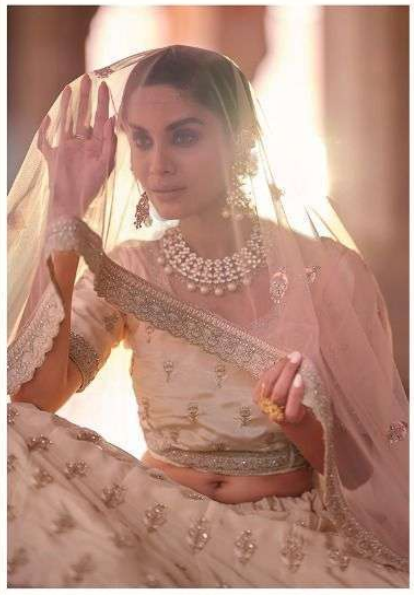

ARYA DESIGNS