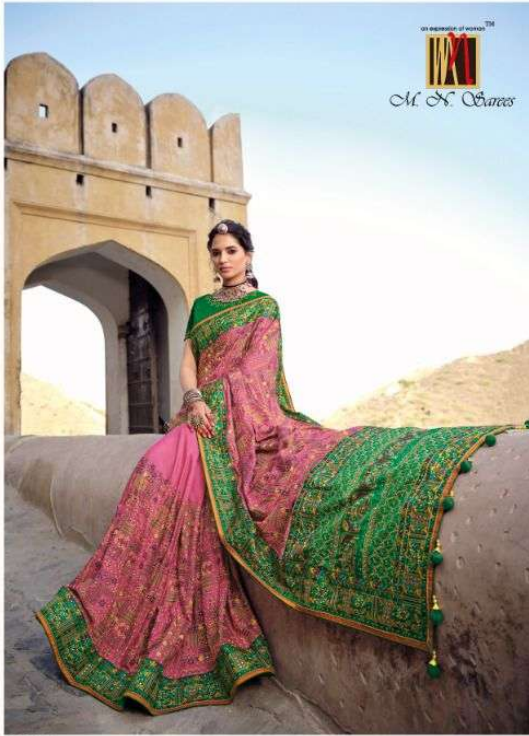

an expression of woman™

M. N. Sarees

Magantlal Nathubhai & sons

कच्छी वर्क

VOLUME - 3

AN EXPERIMENT OF MODERN™
M. N. Suresh

CODE6202

CODE6203

CODE6206

कच्छी वर्क-3

D.NO.	DESCRIPTION	BLOUSE	M.N.
6201	GREEN BANARAS SILK SAREE WITH PURE KACHHI WORK,DIAMOND & MIRROR HEAVY WORK	SHANA SILK	5999
6202	PURPLE BANARAS SILK SAREE WITH PURE KACHHI WORK,DIAMOND & MIRROR HEAVY WORK	SHANA SILK	7999
6203	GAJRI BANARAS SILK SAREE WITH PURE KACHHI WORK,DIAMOND & MIRROR HEAVY WORK	SHANA SILK	6999
6204	MUSTARD BANARAS SILK SAREE WITH PURE KACHHI WORK,DIAMOND & MIRROR HEAVY WORK	SHANA SILK	5999
6205	PARROT BANARAS SILK SAREE WITH PURE KACHHI WORK,DIAMOND & MIRROR HEAVY WORK	BANARAS SILK	6999
6206	GREY BANARAS SILK SAREE WITH PURE KACHHI WORK,DIAMOND & MIRROR HEAVY WORK	MONALISHA SILK	7999