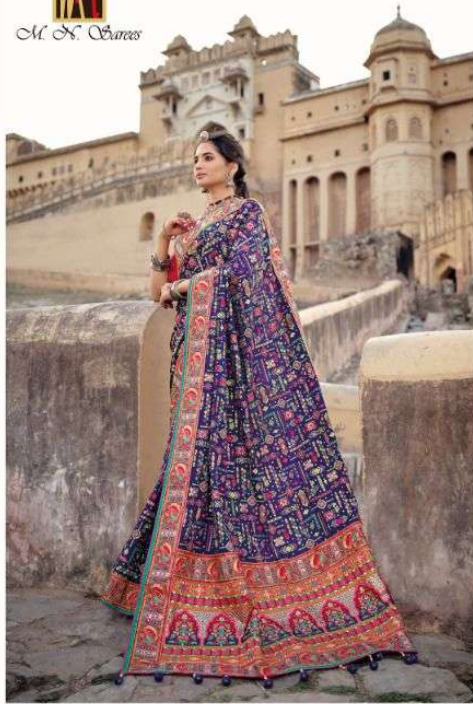

an expression of woman™

M. N. Sarees

Magantlal Nathubhai & sons

कच्छी वर्क

VOLUME - 3

AN EXPERIMENT OF MODERN™
M. N. Suresh

CODE6202

CODE6203

CODE6206

कच्छी वर्क-3

D.NO.	DESCRIPTION	BLOUSE	M.N.
6201	GREEN BANARAS SILK SAREE WITH PURE KACHHI WORK,DIAMOND & MIRROR HEAVY WORK	SHANA SILK	5999
6202	PURPLE BANARAS SILK SAREE WITH PURE KACHHI WORK,DIAMOND & MIRROR HEAVY WORK	SHANA SILK	7999
6203	GAJRI BANARAS SILK SAREE WITH PURE KACHHI WORK,DIAMOND & MIRROR HEAVY WORK	SHANA SILK	6999
6204	MUSTARD BANARAS SILK SAREE WITH PURE KACHHI WORK,DIAMOND & MIRROR HEAVY WORK	SHANA SILK	5999
6205	PARROT BANARAS SILK SAREE WITH PURE KACHHI WORK,DIAMOND & MIRROR HEAVY WORK	BANARAS SILK	6999
6206	GREY BANARAS SILK SAREE WITH PURE KACHHI WORK,DIAMOND & MIRROR HEAVY WORK	MONALISHA SILK	7999