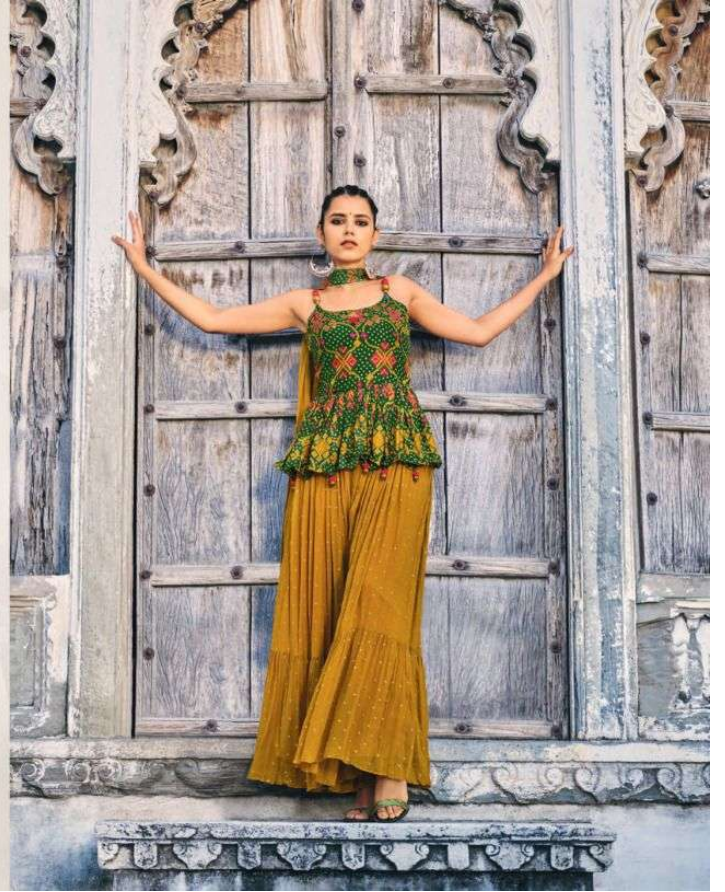

REWAA
Shining Traditions