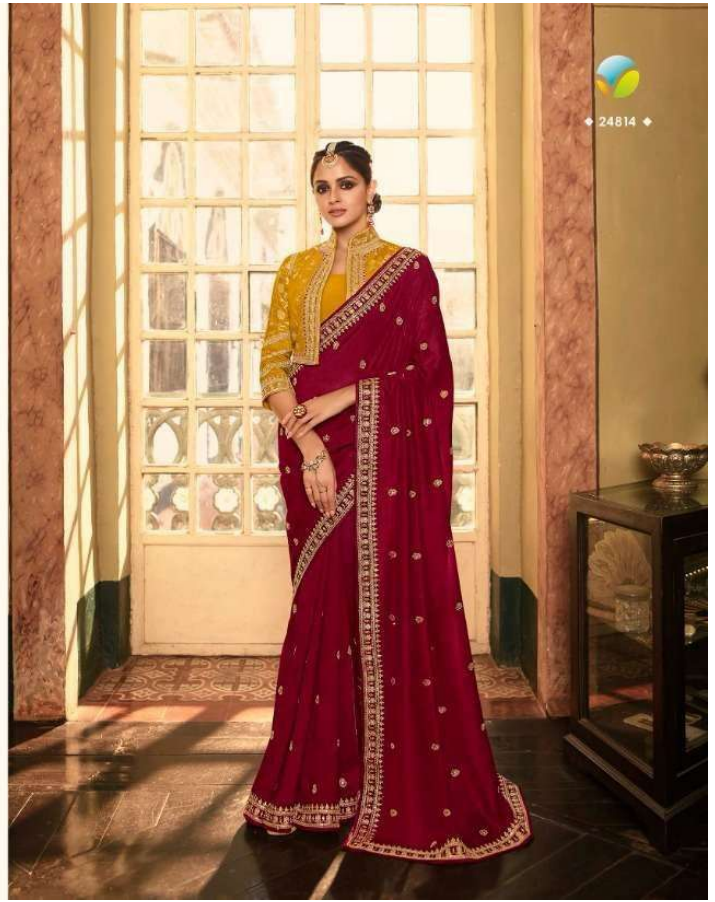

◆ 24812 ◆

◆ 24813 ◆

◆◆

FABRIC DETAILS

S.NO.	D.NO	CUT	FABRIC	RATE
1	24811	6.30	HAYA SILK SAREE WITH EMB HEAVY JACKET BLOUSE	2011/-
2	24812	6.30	CADBURY SILK SAREE WITH EMB HEAVY JACKET BLOUSE	2011/-
3	24813	6.30	CADBURY SILK SAREE WITH EMB HEAVY JACKET BLOUSE	2011/-
4	24814	6.30	HAYA SILK SAREE WITH EMB HEAVY JACKET BLOUSE	2011/-
5	24815	6.30	CADBURY SILK SAREE WITH EMB HEAVY JACKET BLOUSE	2011/-
6	24816	6.30	CADBURY SILK SAREE WITH EMB HEAVY JACKET BLOUSE	2011/-
7	24817	6.30	CADBURY SILK SAREE WITH EMB HEAVY JACKET BLOUSE	2011/-
8	24818	6.30	CADBURY SILK SAREE WITH EMB HEAVY JACKET BLOUSE	2011/-