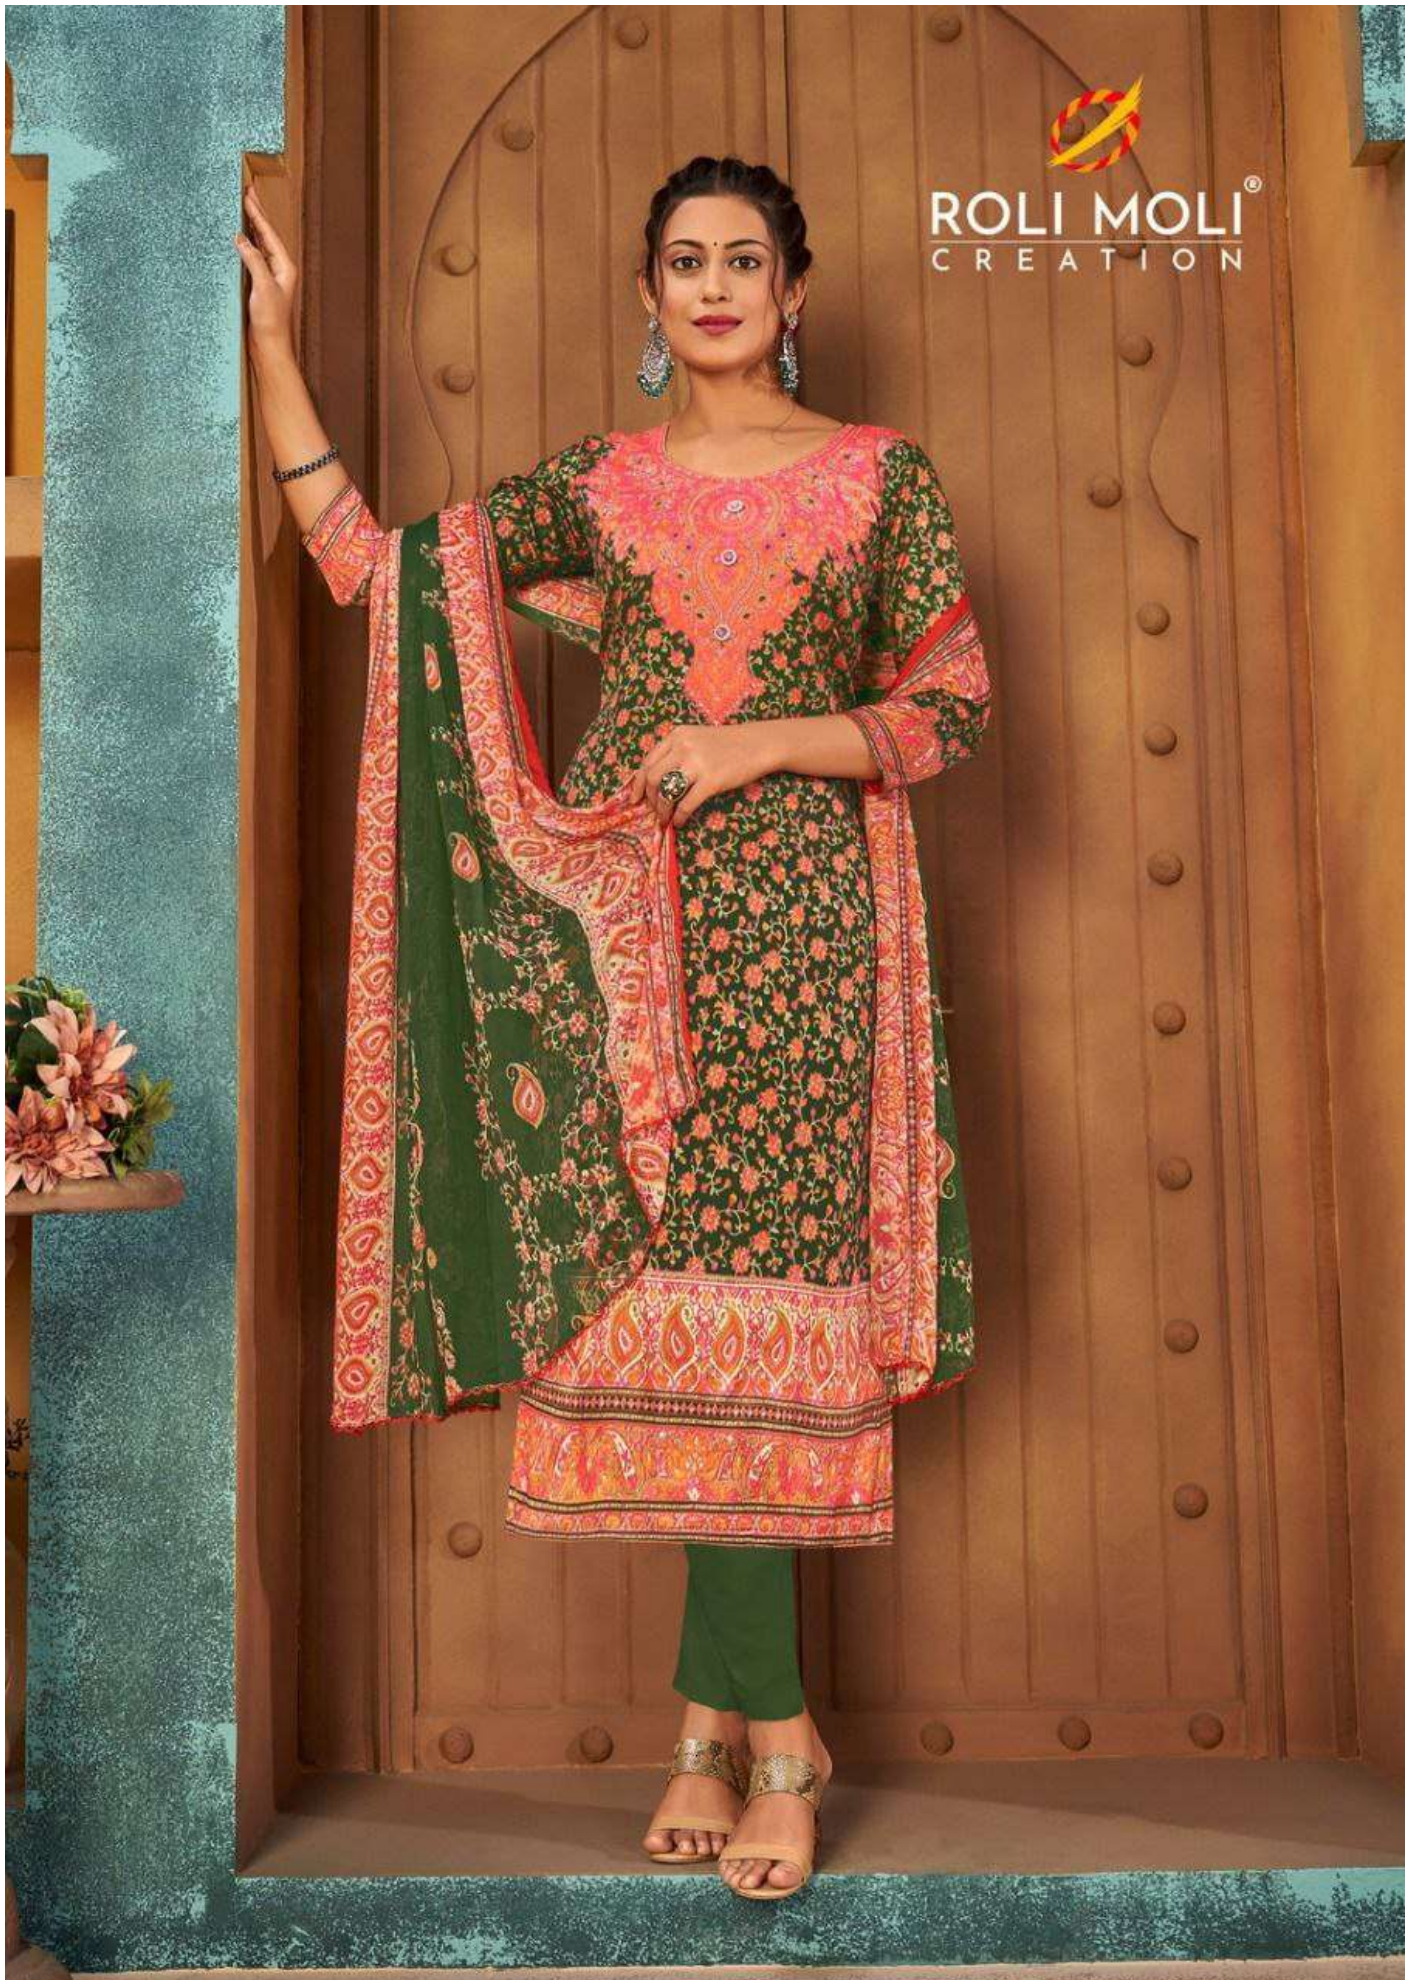

ROLI MOLI[®]
CREATION

ROLI MOLI[®]
CREATION

ROLI MOLI[®]
CREATION

ROLI MOLLI[®]
CREATION

ROLI MOLI[®]
CREATION

Style guide

The colour palette of our new collection is lively and vibrant using a baseline blend of modern concepts combined with india culture which keep the classic flavours alive of indian fashion