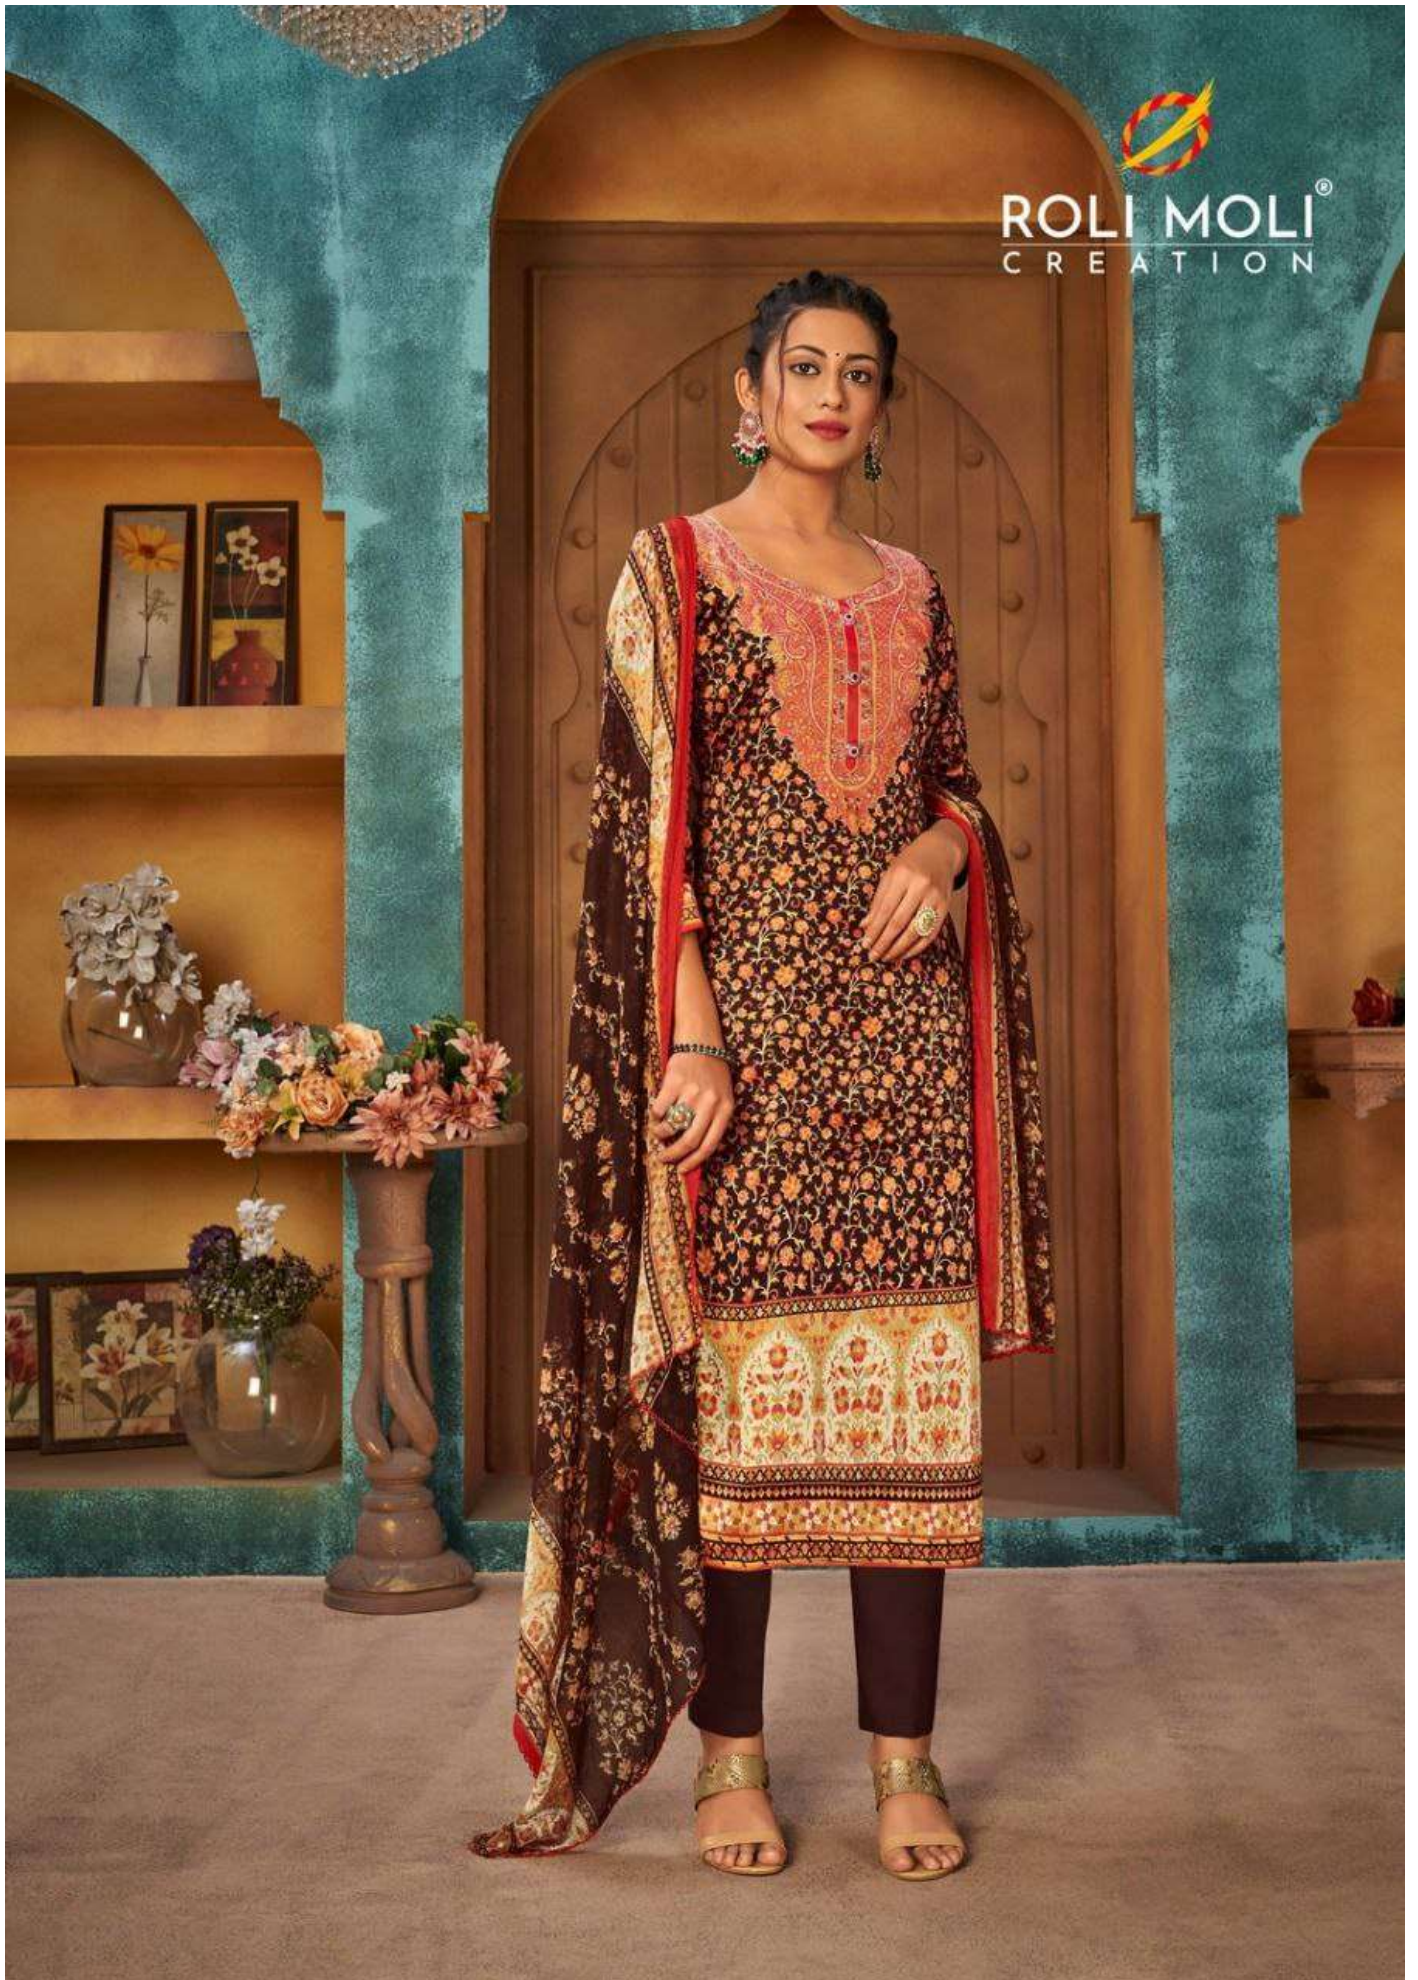

ROLI MOLI[®]
CREATION

ROLI MOLI[®]
CREATION

ROLI MOLI[®]
CREATION

ROLI MOLLI[®]
CREATION

ROLI MOLI[®]
CREATION

Style guide

The colour palette of our new collection is lively and vibrant using a baseline blend of modern concepts combined with india culture which keep the classic flavours alive of indian fashion