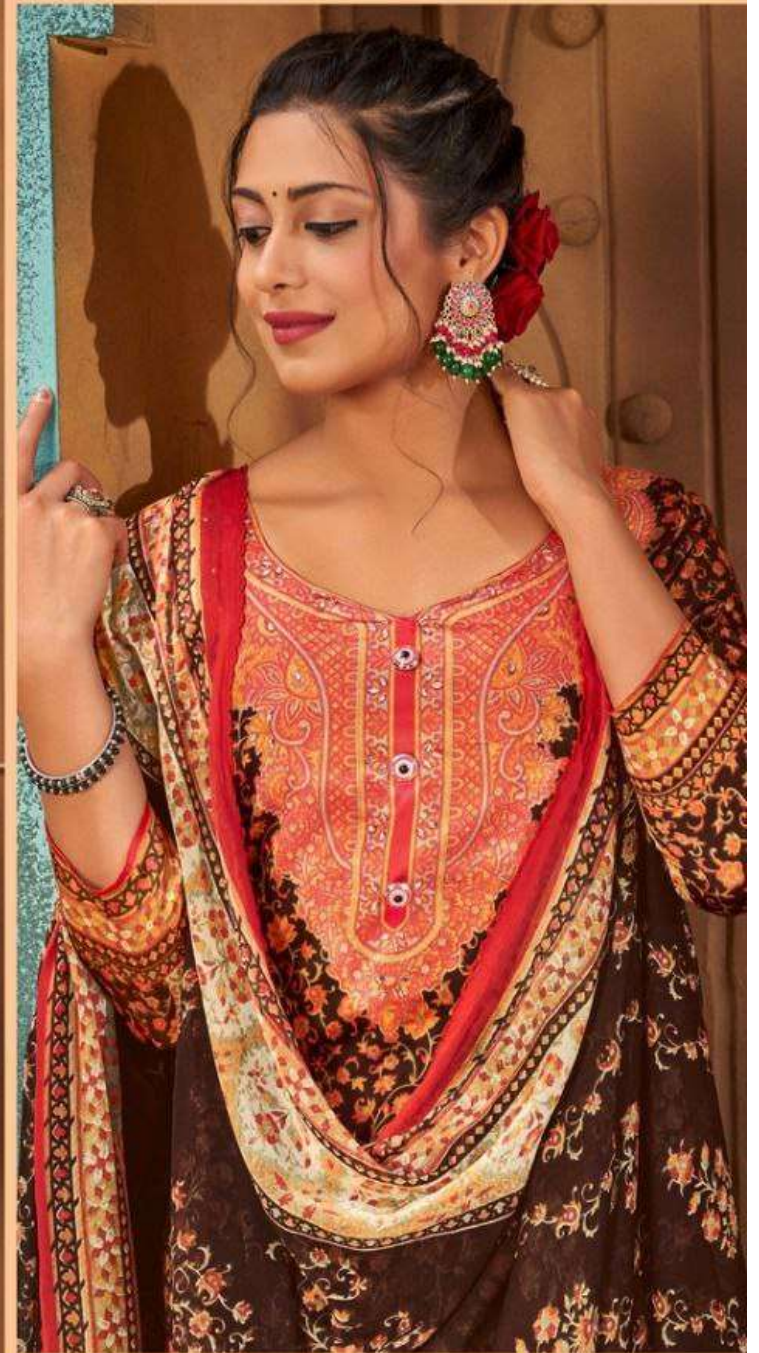

ROLI MOLI[®]
CREATION

ROLI MOLI[®]
CREATION

ROLI MOLI[®]
CREATION

ROLI MOLLI[®]
CREATION

ROLI MOLI[®]
CREATION

Style guide

The colour palette of our new collection is lively and vibrant using a baseline blend of modern concepts combined with india culture which keep the classic flavours alive of indian fashion