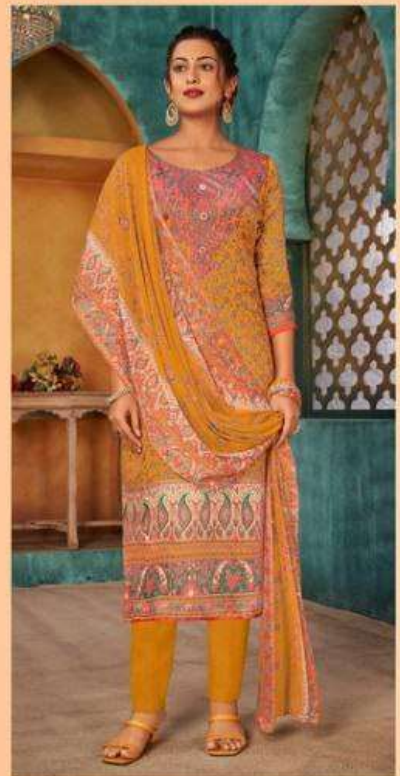

◆ 24004 ◆

ROLI MOLI®
CREATION