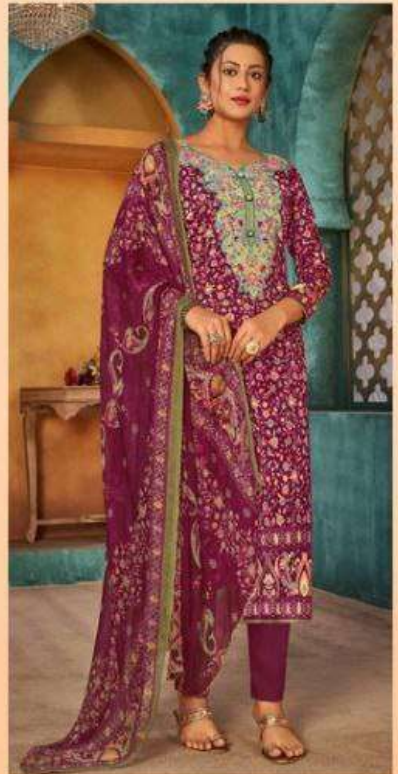

ROLI MOLI[®]
CREATION

ROLI MOLI[®]
CREATION

ROLI MOLI[®]
CREATION

ROLI MOLLI[®]
CREATION

ROLI MOLI[®]
CREATION

Style guide

The colour palette of our new collection is lively and vibrant using a baseline blend of modern concepts combined with india culture which keep the classic flavours alive of indian fashion

◆ 24008 ◆

◆ 24001 ◆

◆ 24005 ◆

◆ 24006 ◆

◆ 24007 ◆