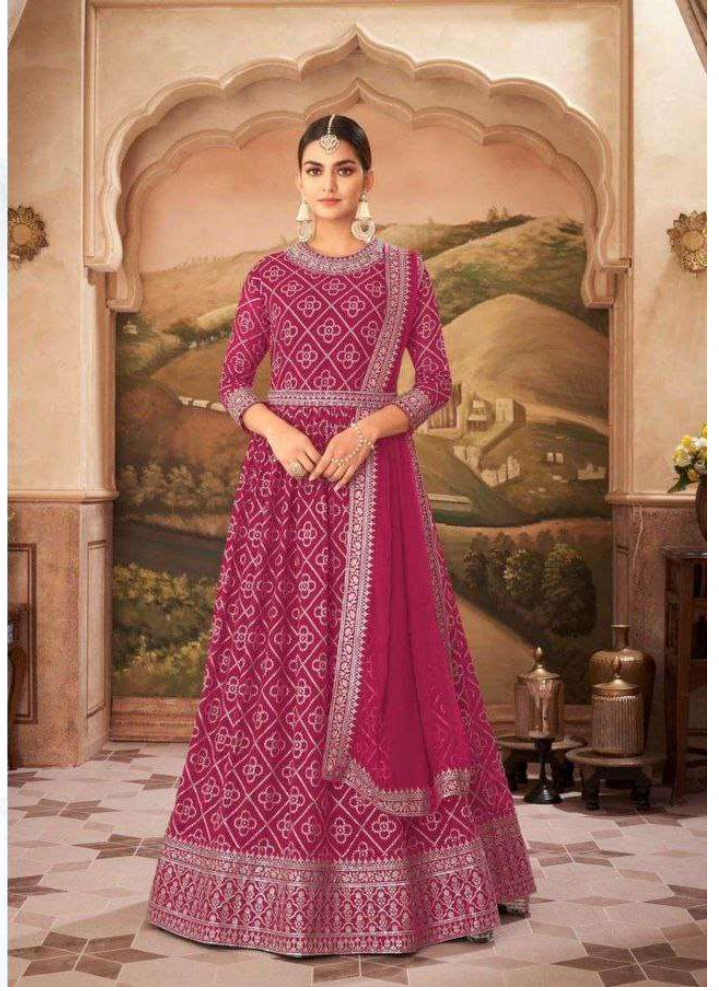

flossy
A brand by Grams

31-B