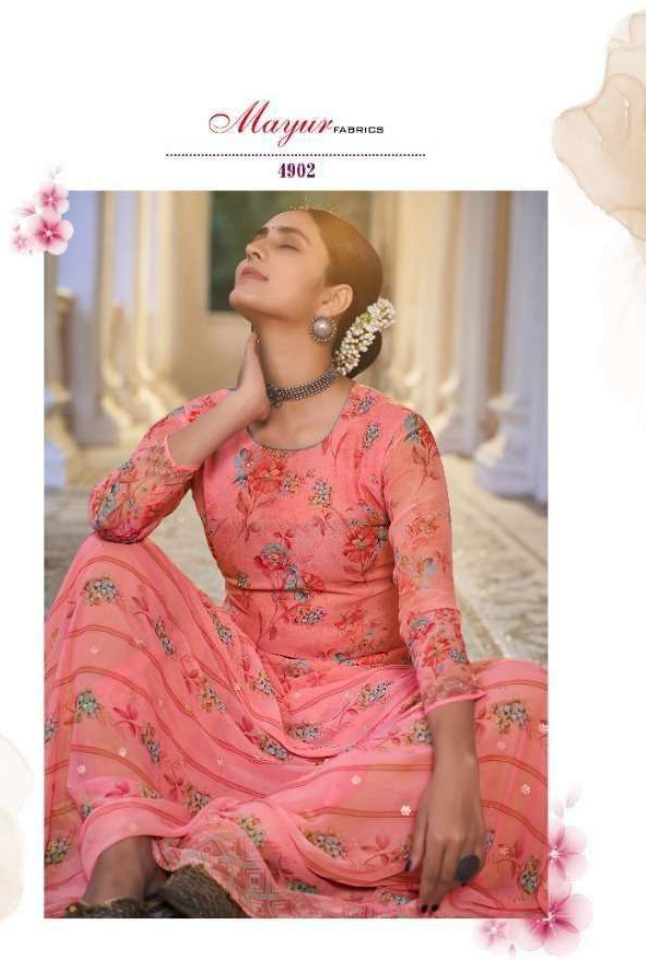

4903

*Mayur* FABRICS

Mayur FABRICS

4903

# MOON

*Rise*

**HANSA**  
**VANDANA**

TOP	PURE COTTON DIGITAL PRINT WORK WITH WORK
BOTTOM	COTTON DYED
DUPPATA	PURE BEMBER CHIFFON DIGITAL PRINT WITH WORK

1901

1902

1903

1904