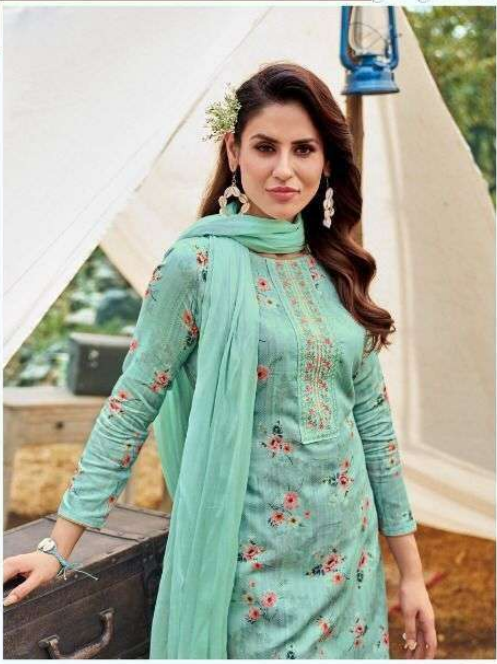

grazia

67001

inner beauty

67002

variable style

67003

bushing beauty

67004

wonderful shade

67005

gorgeous

67006

SARTHAK

luxurious speed

67008

beautiful fashion

TOP :- Pure Jaam Digital Print With Embroidery Work
 BOTTOM :- Pure Jaam Dyed
 DUPATTA :- Pure Chiffon With Four Side Lace