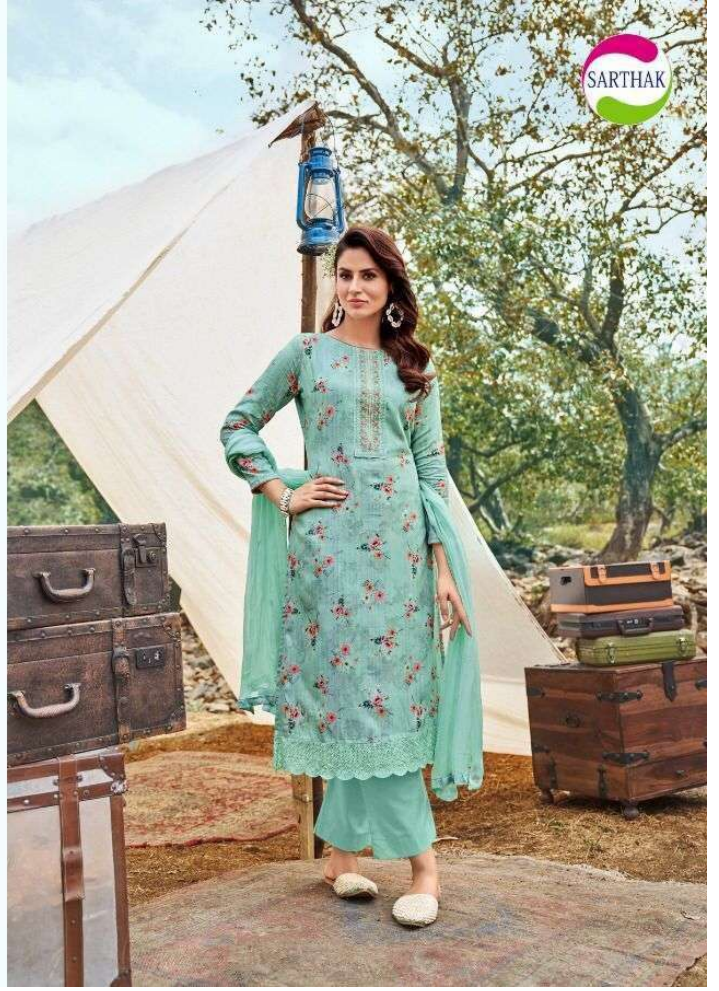

wonderful shade

67005

gorgeous

67006

SARTHAK

luxurious speed

67008

beautiful fashion

TOP :- Pure Jaam Digital Print With Embroidery Work
 BOTTOM :- Pure Jaam Dyed
 DUPATTA :- Pure Chiffon With Four Side Lace