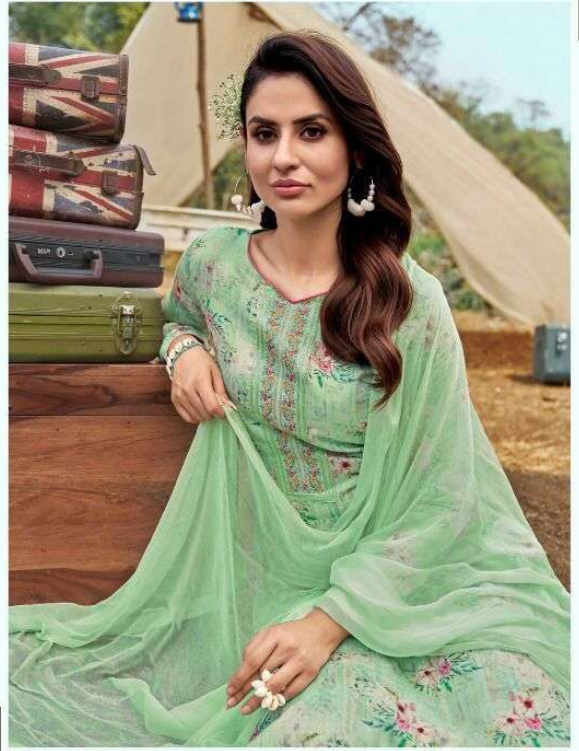

wonderful shade

67005

gorgeous

67006

SARTHAK

luxurious speed

67008

beautiful fashion

TOP :- Pure Jaam Digital Print With Embroidery Work  
 BOTTOM :- Pure Jaam Dyed  
 DUPATTA :- Pure Chiffon With Four Side Lace