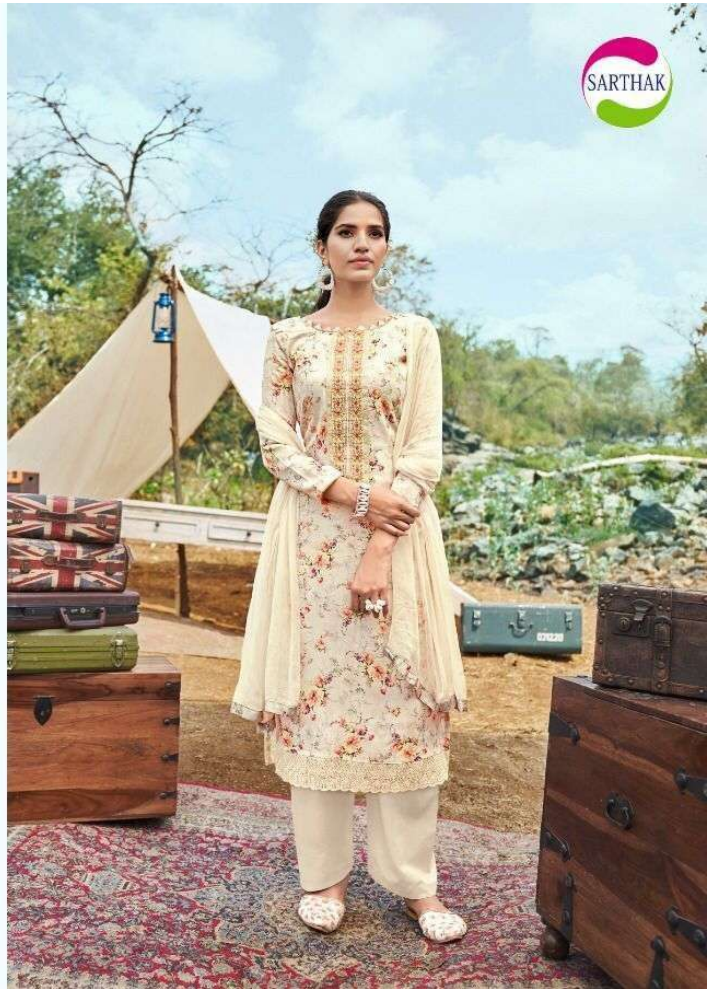

grazia

67001

inner beauty

67002

variable style

67003

bushing beauty

67004

wonderful shade

67005

gorgeous

67006

SARTHAK

luxurious speed

67008

beautiful fashion

TOP :- Pure Jaam Digital Print With Embroidery Work  
 BOTTOM :- Pure Jaam Dyed  
 DUPATTA :- Pure Chiffon With Four Side Lace