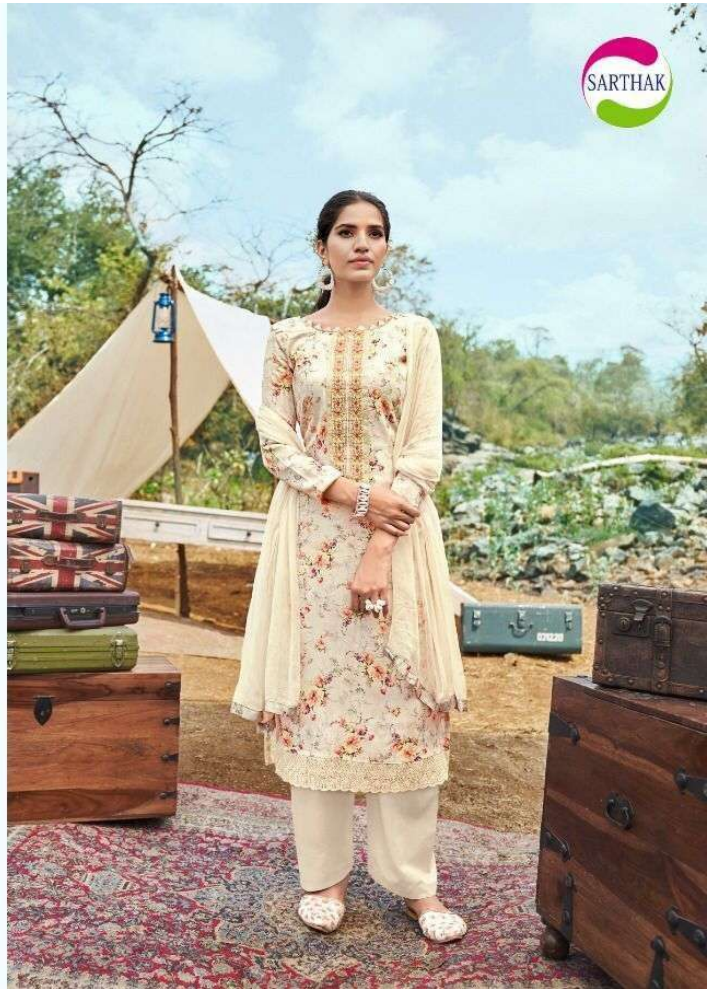

grazia

67001

inner beauty

67002

variable style

67003

bushing beauty

67004

wonderful shade

67005

gorgeous

67006

SARTHAK

luxurious speed

67008

beautiful fashion

TOP :- Pure Jaam Digital Print With Embroidery Work
 BOTTOM :- Pure Jaam Dyed
 DUPATTA :- Pure Chiffon With Four Side Lace