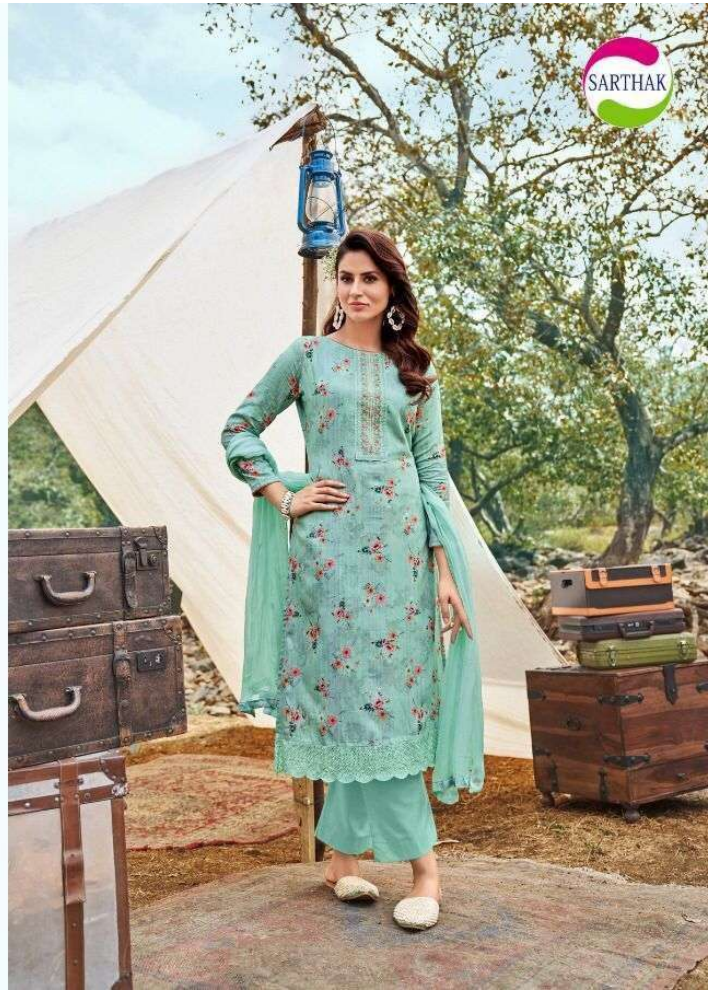

wonderful shade

67005

gorgeous

67006

SARTHAK

luxurious speed

67008

beautiful fashion

TOP :- Pure Jaam Digital Print With Embroidery Work  
 BOTTOM :- Pure Jaam Dyed  
 DUPATTA :- Pure Chiffon With Four Side Lace