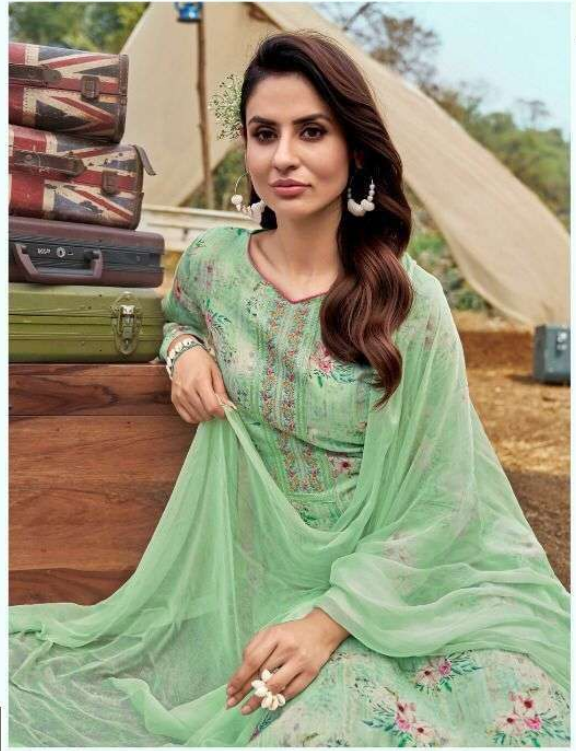

wonderful shade

67005

gorgeous

67006

SARTHAK

luxurious speed

67008

beautiful fashion

TOP :- Pure Jaam Digital Print With Embroidery Work
 BOTTOM :- Pure Jaam Dyed
 DUPATTA :- Pure Chiffon With Four Side Lace