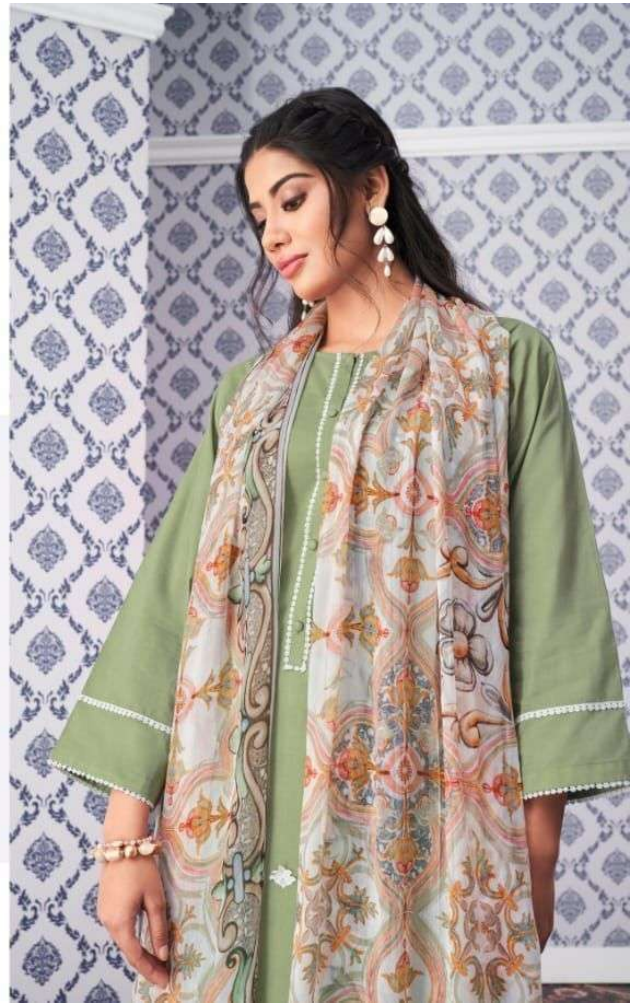

WONDER BLOSSOM • 340

WONDER BLOSSOM • 348

WONDER BLOSSOM • 354

WONDER BLOSSOM • 380

WONDER BLOSSOM • 396

Wonder Blossom

386

312

H S N CODE - 520851

DESIGN NO

386 - 382

312 - 348

396 - 340

380 - 354

DESCRIPTION

TOP - CAMBRIC COMB SHIFFLY EMBROIDERY FRONT WITH
CAMBRIC COMB BACK & SLEEVE WITH FANCY LACE