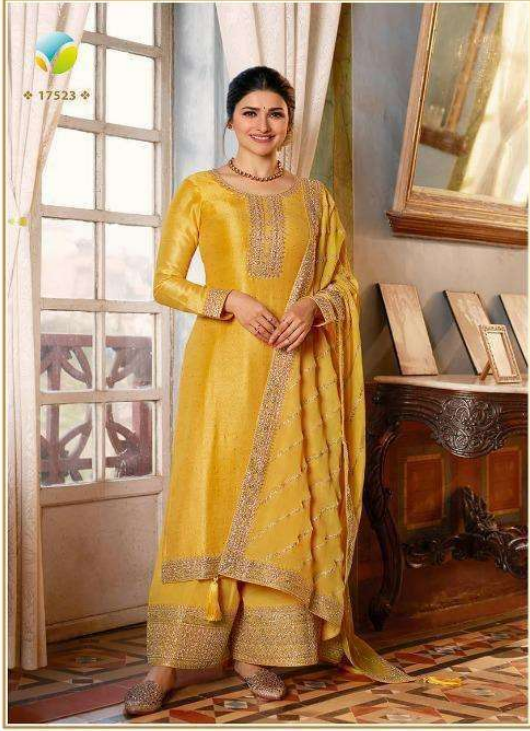

17521

17522

17524

✦ 17525 ✦

◆ 17526 ◆

VINAY FASHION PRESENTING

SHAHEEN-2
BY
KASEESH
(A BRAND BY VINAY)

FABRIC DETAILS

TOP EMBROIDERED SILK GEORGETTE WITH SANTOON INNER	17521	1885/-
	17522	1885/-
	17523	1885/-
DUPATTA EMBROIDERED SILK GEORGETTE	17524	1885/-
	17525	1885/-
BOTTOM EMBROIDERED SILK GEORGETTE WITH SANTOON INNER	17526	1885/-
	17527	1885/-
	17528	1885/-
TOTAL AMOUNT : 15080/- + GST		
AVERAGE RATE : 1885/- + GST		