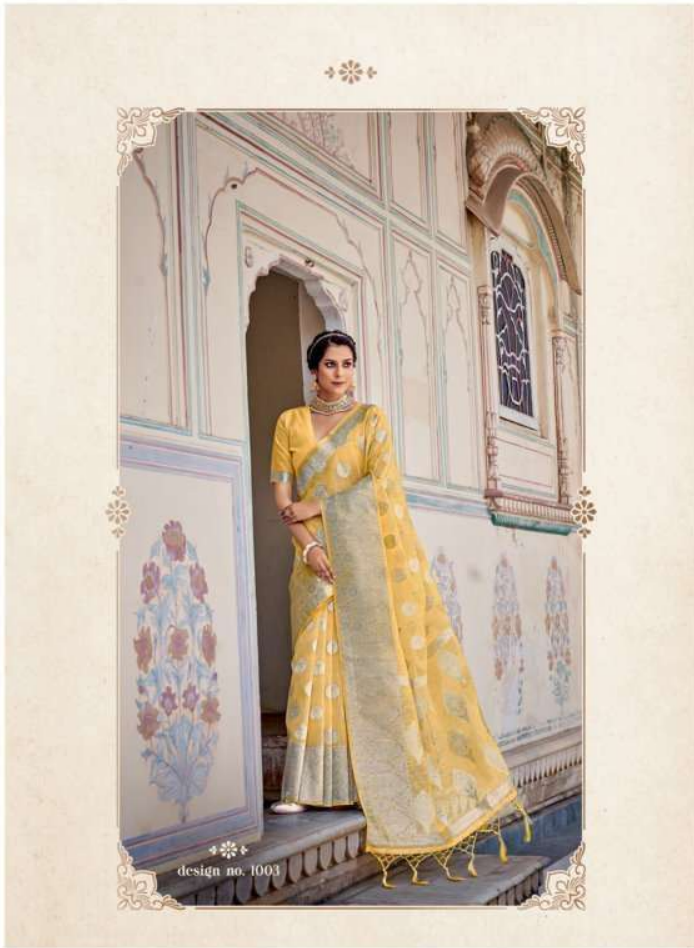

✦ DAZZLING DIVA ✦

1 and 2 are in pink color, 3 and 4 are in blue color or vice versa  
with the right hand in the same color

✦ ✦ ✦  
design no. 1001

❖ ❖ ❖  
design no. 1002

❖ SENSIBLE COLOURS ❖

*Sensible colors, excellent design and romantic moods give perfect combination of sense and sensibility*

✦ DAZZLING DIVA ✦

✦  
design no. 1004

design no. 1001

design no. 1002

design no. 1003

design no. 1004

design no. 1005

design no. 1006