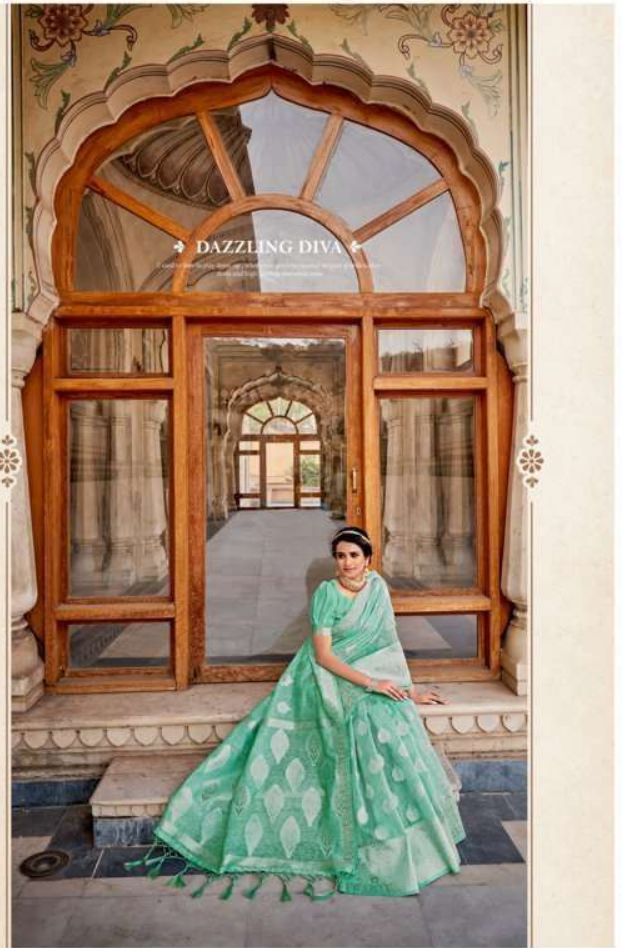

✦ DAZZLING DIVA ✦

1 and 2 are in pink color, 3 and 4 are in blue color or vice versa  
with the right hand in the same color

✦ ✦ ✦  
design no. 1001

❖ ❖ ❖  
design no. 1002

❖ SENSIBLE COLOURS ❖

*Sensible colors, excellent design and romantic moods give perfect combination of sense and sensibility*

✦ DAZZLING DIVA ✦

✦  
design no. 1004

design no. 1001

design no. 1002

design no. 1003

design no. 1004

design no. 1005

design no. 1006