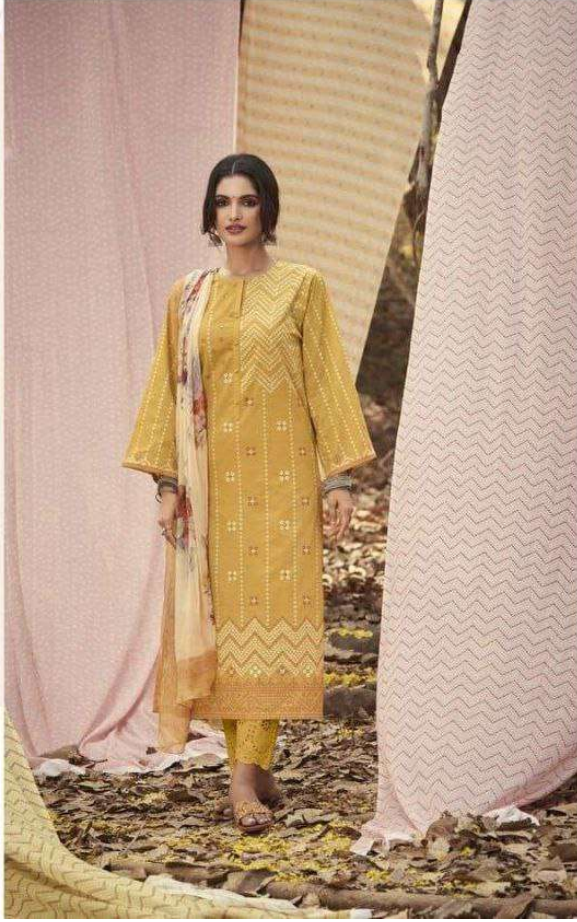

Atiana

Malhar
350