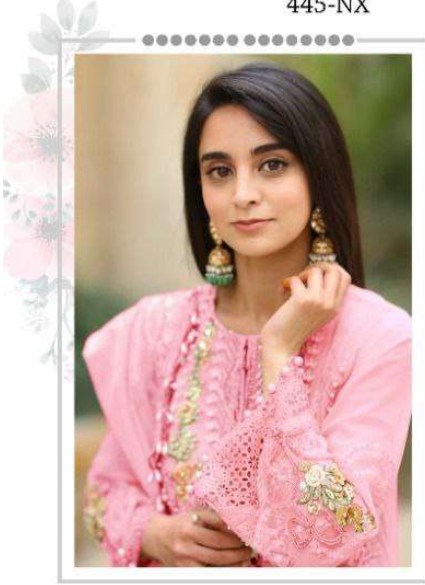

#R-445-B

TOP- FOX GEORGETTE WITH HEAVY EMBROIDERY
BOTTOM- DULL SANTOON
DUPATTA - NET WITH EMBROIDERY

Ⓟ DRY CLEAN ONLY.
ⓧ DO NOT USE ANY BLEACH OR STAIN REMOVING CHEMICAL.

#R-445-C

TOP- FOX GEORGETTE WITH HEAVY EMBROIDERY
BOTTOM- DULL SANTOON
DUPATTA - NET WITH EMBROIDERY

#R-445-E

TOP- FOX GEORGETTE WITH HEAVY EMBROIDERY
BOTTOM- DULL SANTOON
DUPATTA - NET WITH EMBROIDERY

Ⓟ DRY CLEAN ONLY.
ⓧ DO NOT USE ANY BLEACH OR STAIN REMOVING CHEMICAL.

Ramsha®
445-NX

Ramsha®
445-NX

#R-445-B