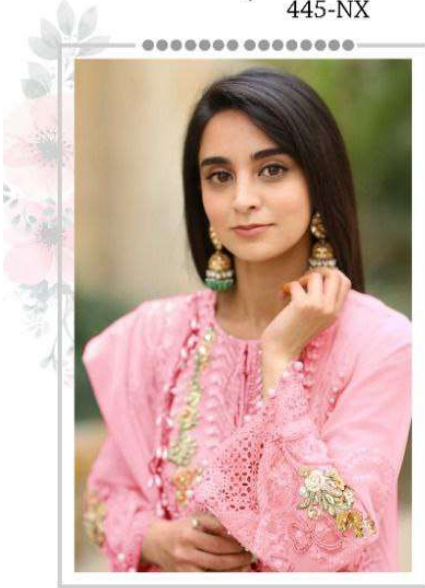

#R-445-B

TOP- FOX GEORGETTE WITH HEAVY EMBROIDERY
BOTTOM- DULL SANTOON
DUPATTA - NET WITH EMBROIDERY

Ⓟ DRY CLEAN ONLY.
ⓧ DO NOT USE ANY BLEACH OR STAIN REMOVING CHEMICAL.

#R-445-C

TOP- FOX GEORGETTE WITH HEAVY EMBROIDERY
BOTTOM- DULL SANTOON
DUPATTA - NET WITH EMBROIDERY

#R-445-E

TOP- FOX GEORGETTE WITH HEAVY EMBROIDERY
BOTTOM- DULL SANTOON
DUPATTA - NET WITH EMBROIDERY

Ⓟ DRY CLEAN ONLY.
ⓧ DO NOT USE ANY BLEACH OR STAIN REMOVING CHEMICAL.

Ramsha®
445-NX

Ramsha®
445-NX

#R-445-B