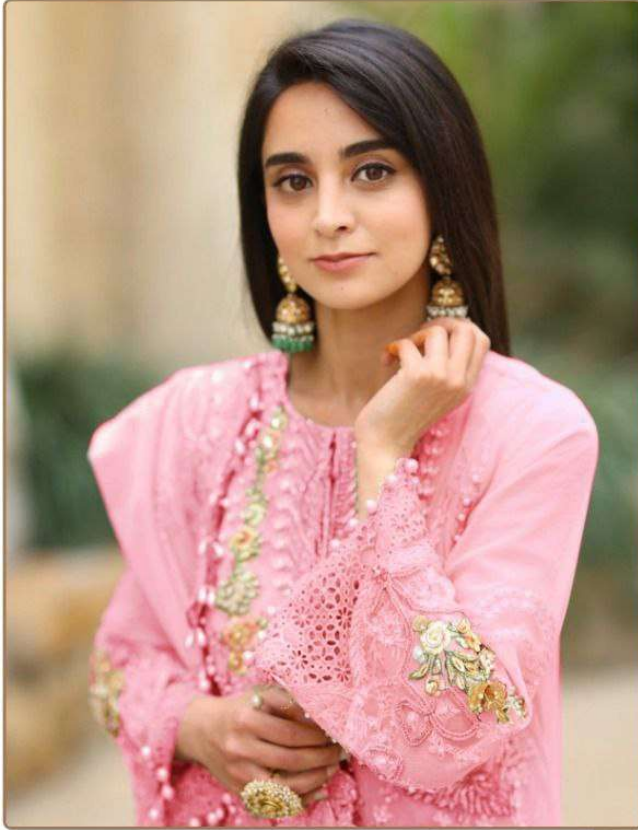

#R-445-B

TOP- FOX GEORGETTE WITH HEAVY EMBROIDERY
BOTTOM- DULL SANTOON
DUPATTA - NET WITH EMBROIDERY

Ⓟ DRY CLEAN ONLY.
ⓧ DO NOT USE ANY BLEACH OR STAIN REMOVING CHEMICAL.

#R-445-C

TOP- FOX GEORGETTE WITH HEAVY EMBROIDERY
BOTTOM- DULL SANTOON
DUPATTA - NET WITH EMBROIDERY

Ⓟ DRY CLEAN ONLY.
ⓧ DO NOT USE ANY BLEACH OR STAIN REMOVING CHEMICAL.

#R-445-D

TOP- FOX GEORGETTE WITH HEAVY EMBROIDERY
BOTTOM- DULL SANTOON
DUPATTA - NET WITH EMBROIDERY

Ⓟ DRY CLEAN ONLY.
✗ DO NOT USE ANY BLEACH OR STAIN REMOVING CHEMICAL.

#R-445-E

TOP- FOX GEORGETTE WITH HEAVY EMBROIDERY
BOTTOM- DULL SANTOON
DUPATTA - NET WITH EMBROIDERY

Ⓟ DRY CLEAN ONLY.
ⓧ DO NOT USE ANY BLEACH OR STAIN REMOVING CHEMICAL.

Ramsha®
445-NX

Ramsha®
445-NX

#R-445-B