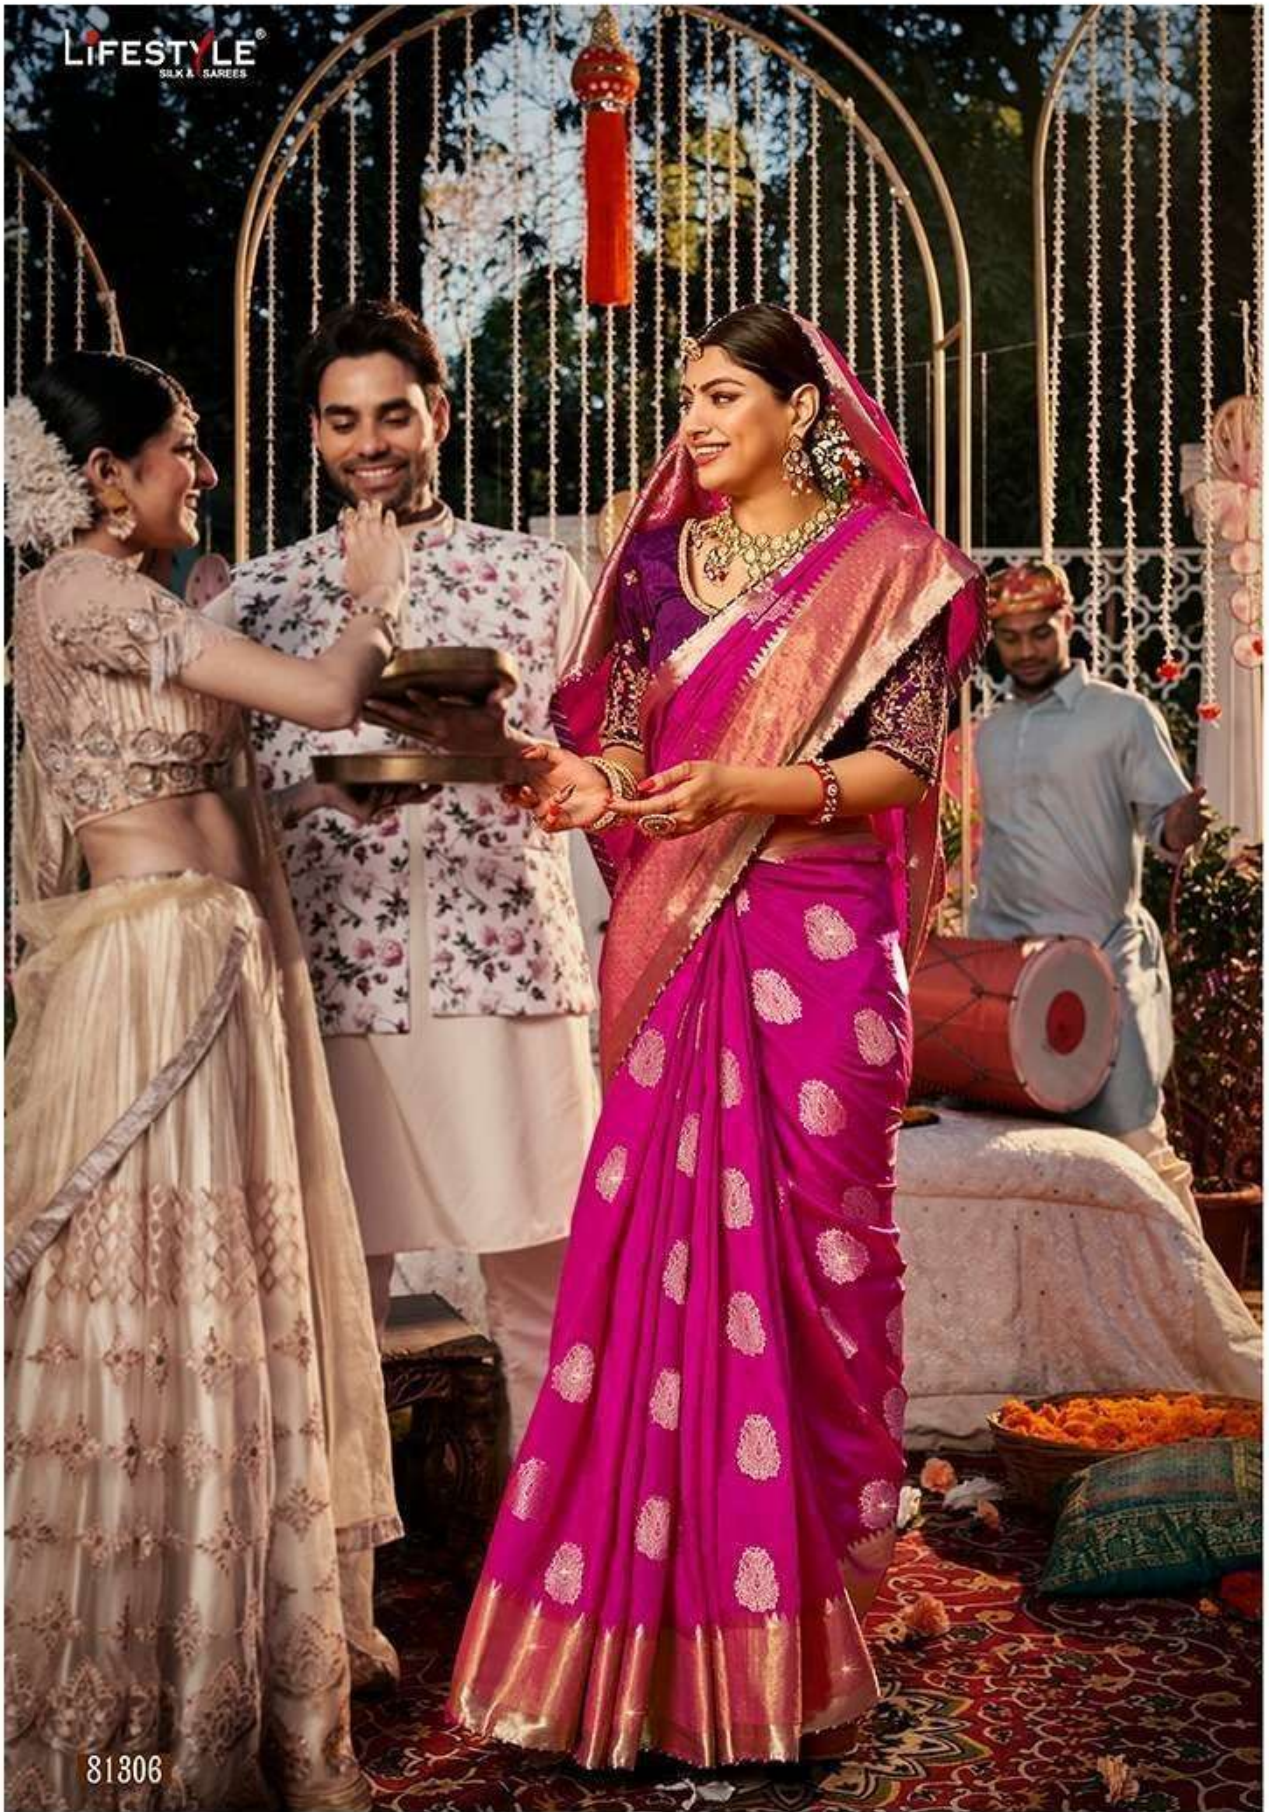

# RITI RIWAJ

DOUBLE BLOUSE SAREE

81301

81302

81303

81304

LIFESTYLE<sup>®</sup>  
SILK & SAREES

81306