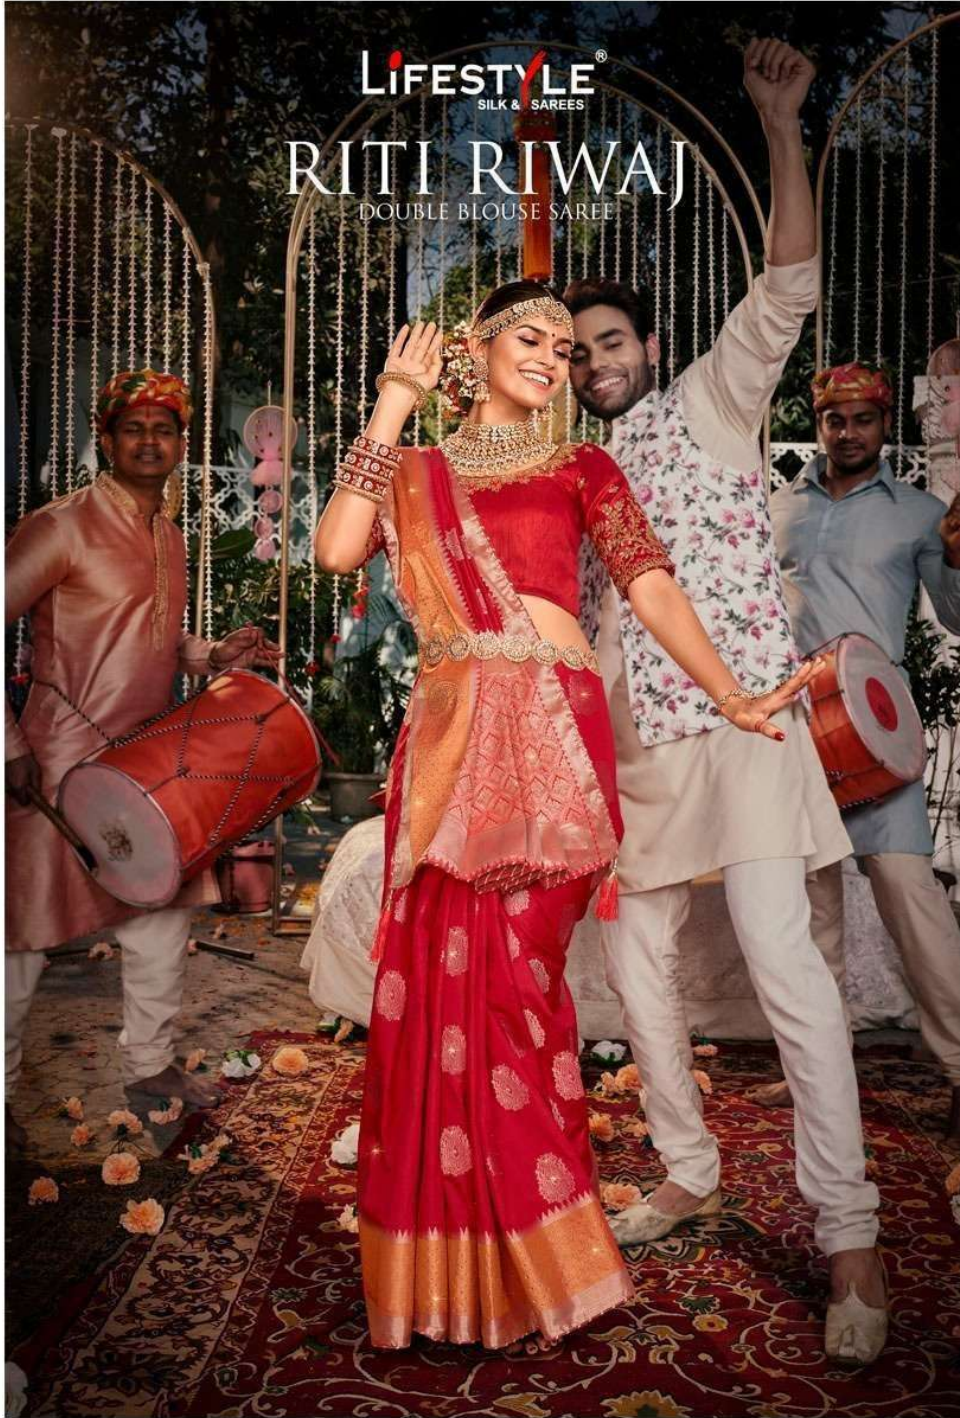

LIFESTYLE®
SILK & SAREES

RITI RIWAJ

DOUBLE BLOUSE SAREE