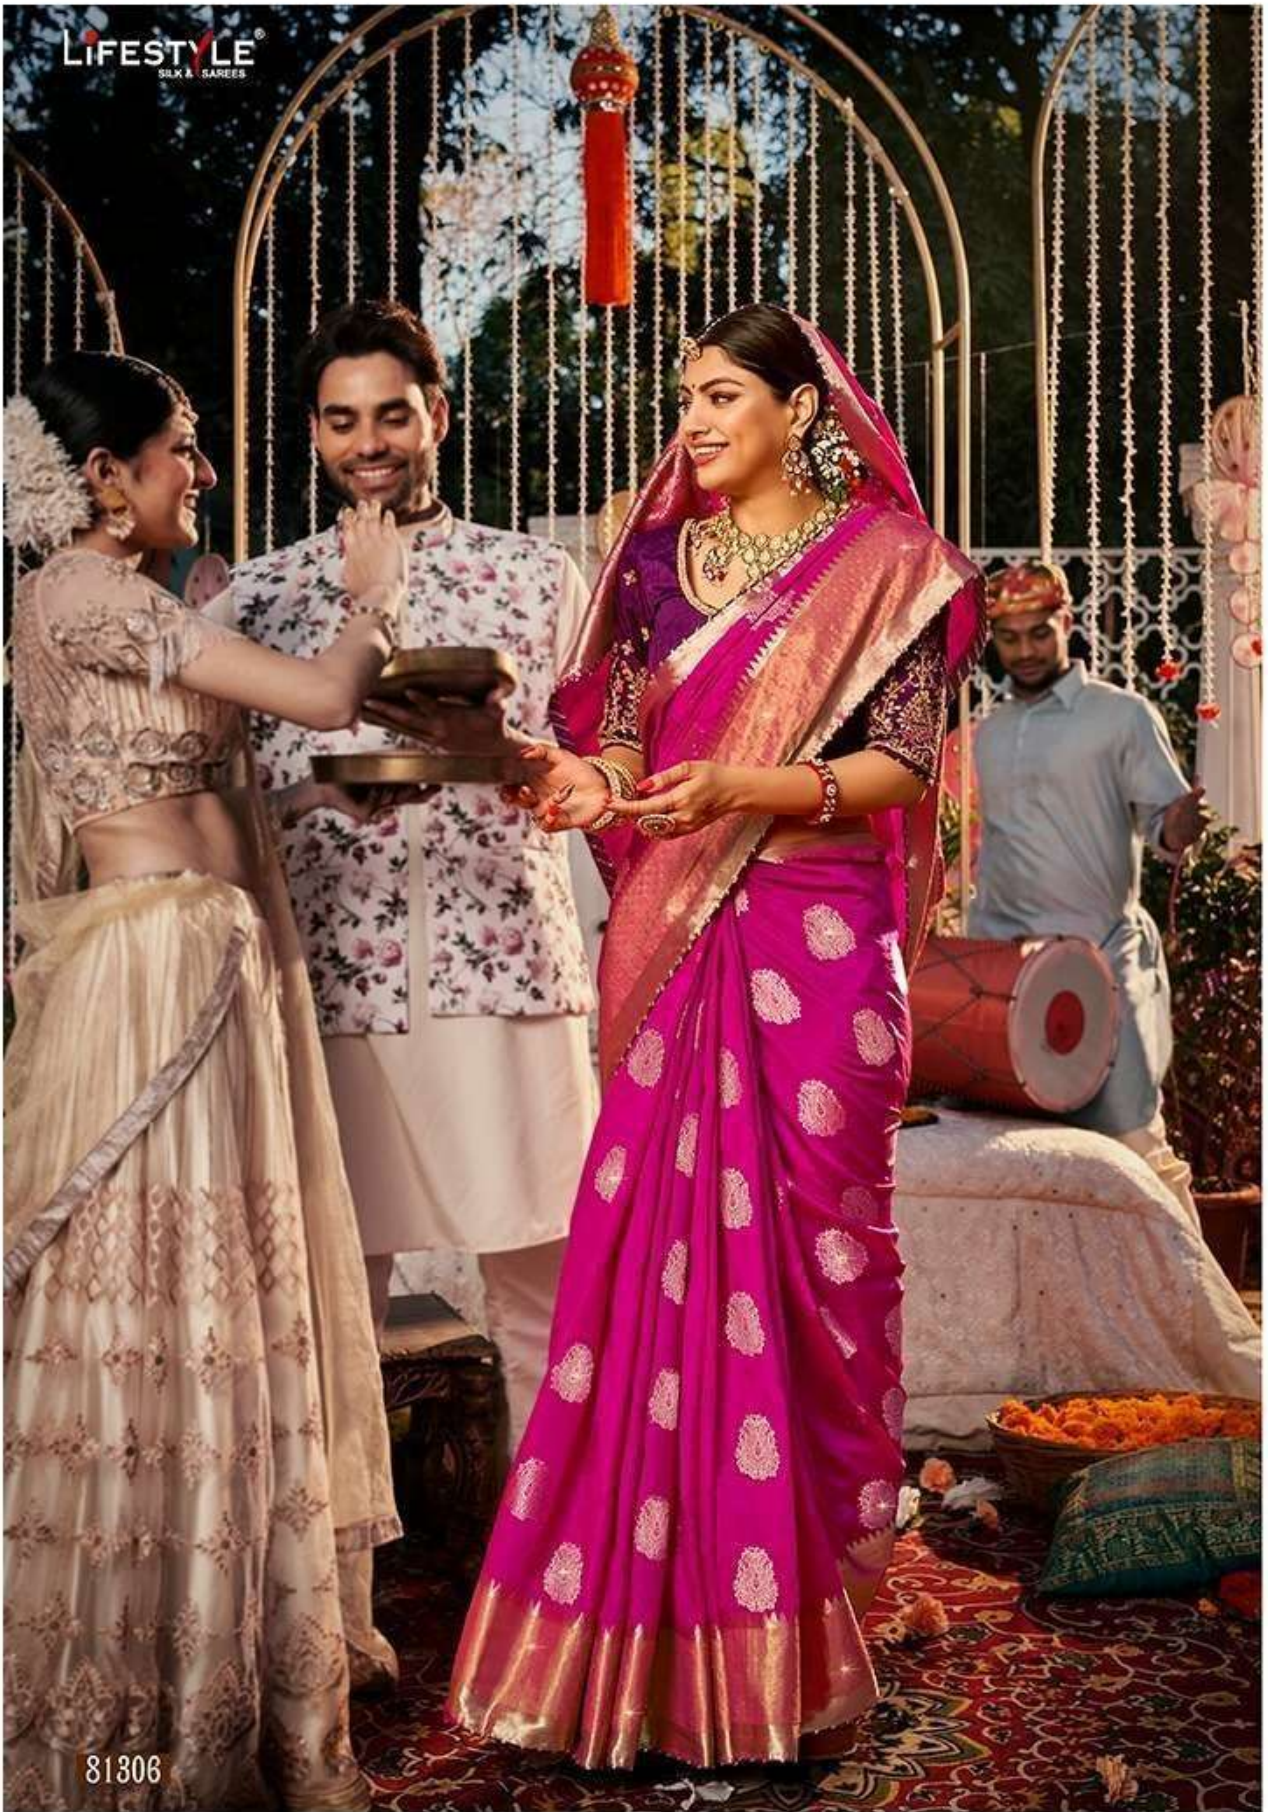

# RITI RIWAJ

DOUBLE BLOUSE SAREE

81301

81302

81303

81304

LIFESTYLE<sup>®</sup>  
SILK & SAREES

81306