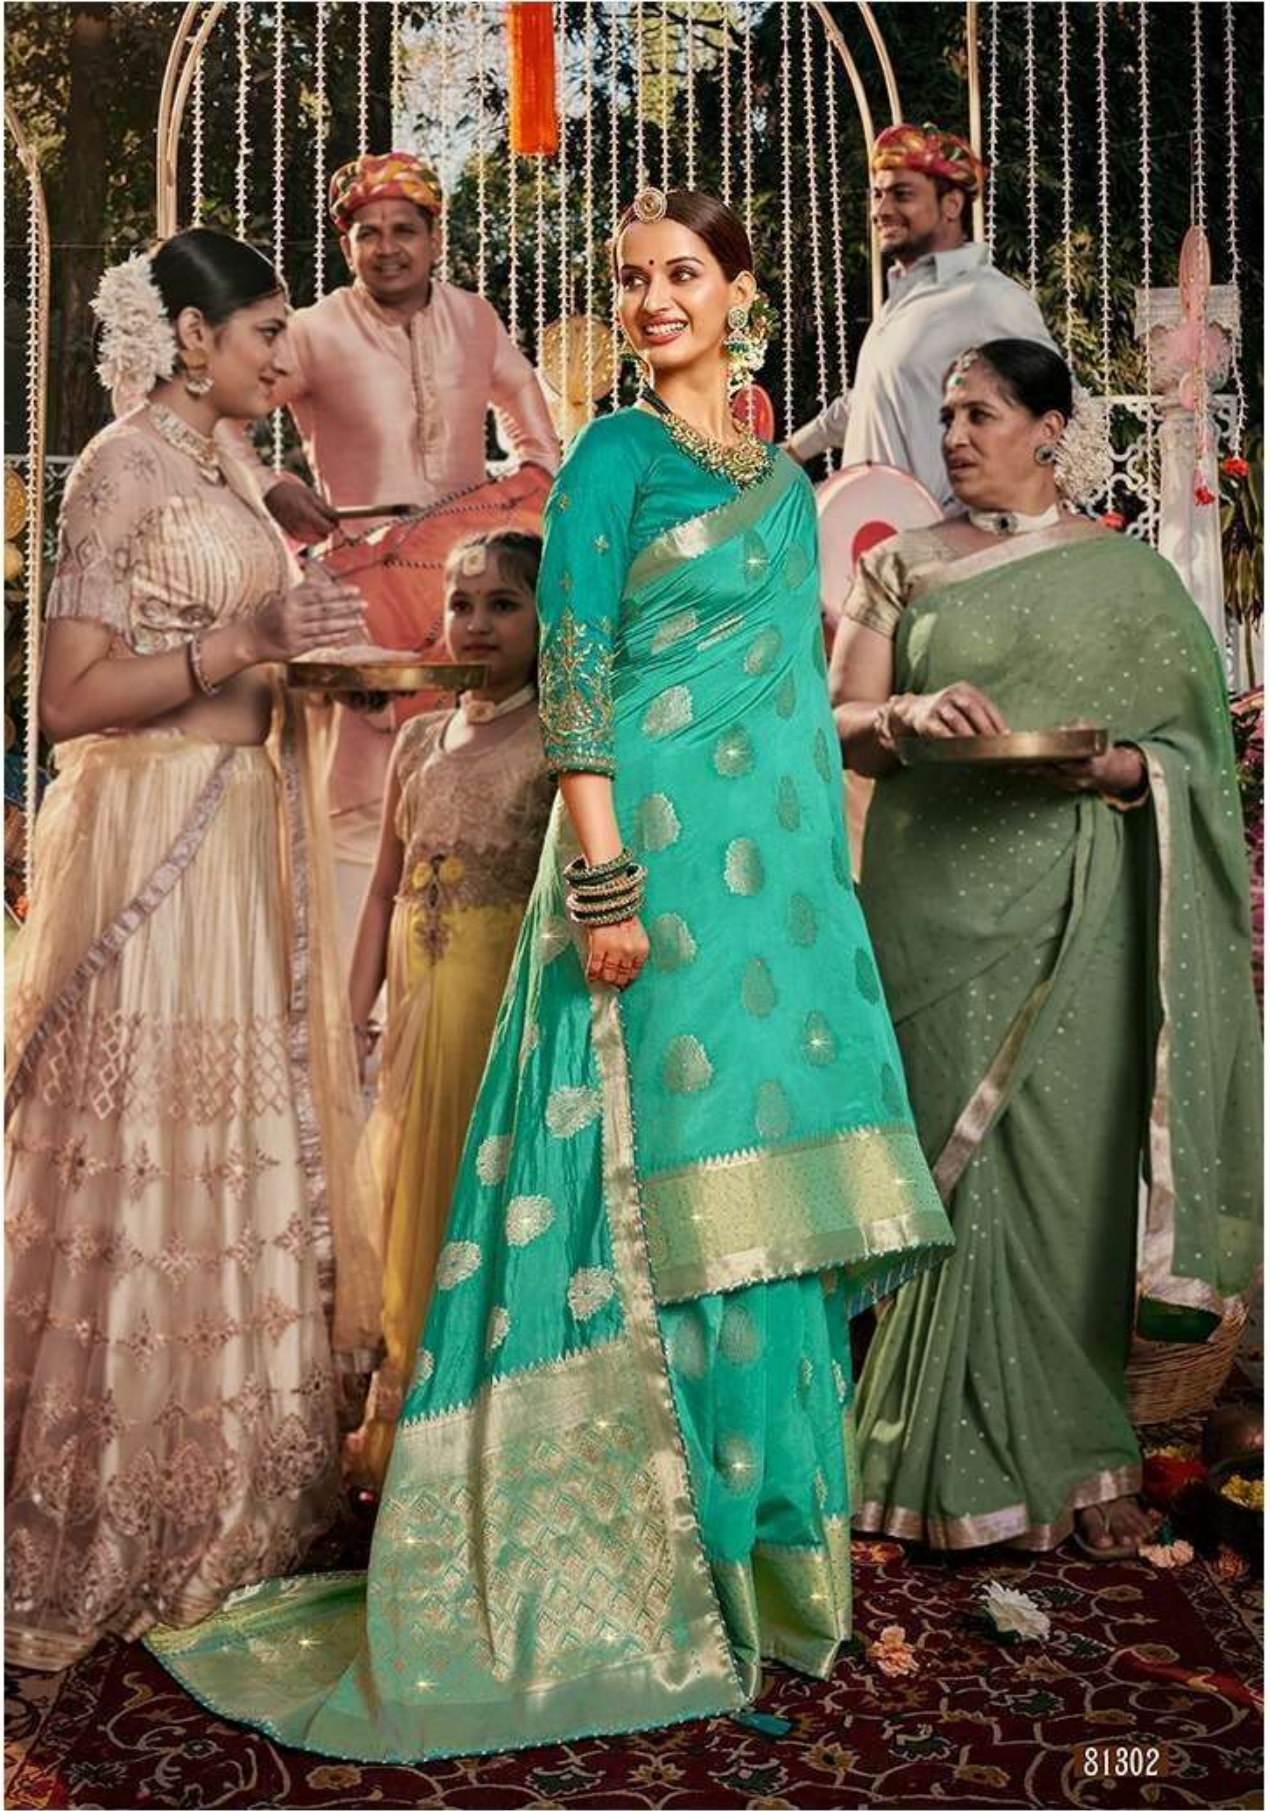

# RITI RIWAJ

DOUBLE BLOUSE SAREE

81301

81302

81303

81304

LIFESTYLE<sup>®</sup>  
SILK & SAREES

81306