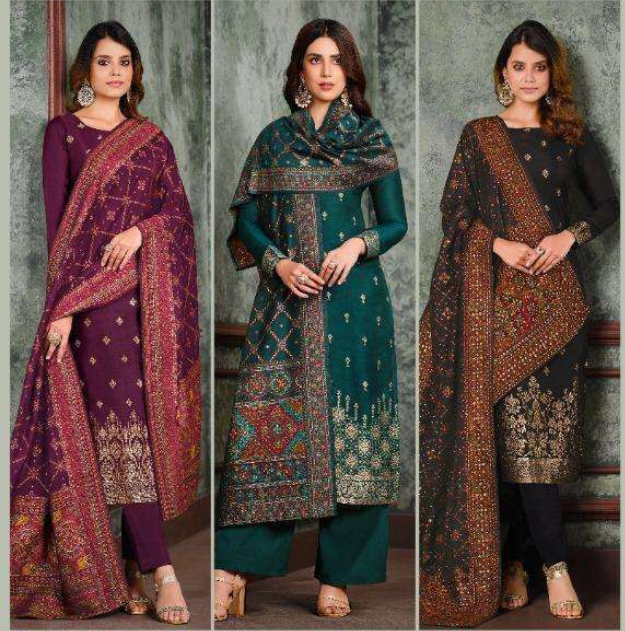

4914

4915

4916