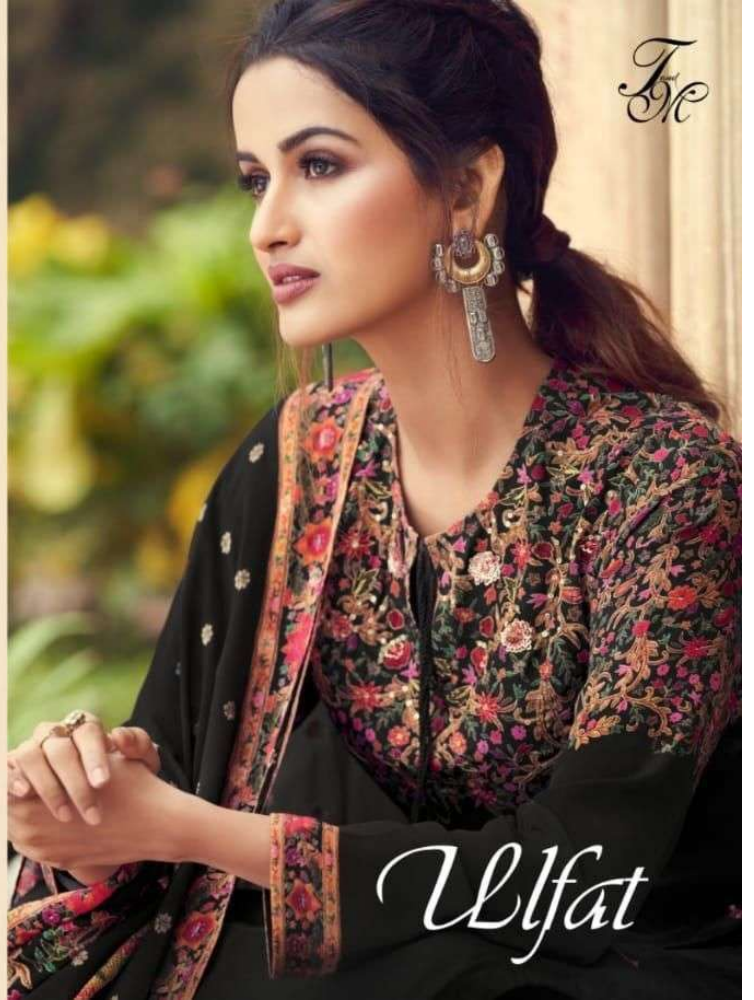

RATE LIST

H S N CODE - 520851

DESIGN NO

456	476
416	428
462	435
480	

DESCRIPTION

TOP - CACHMIRI SILK DIGITAL PRINT WITH FANCY HAND WORK
BOTTOM - COTTON SATIN HEAVY
DUPATTA - PURE CHINON JACQUARD BUTTI DIGITAL PRINTED

{ RATE }
{ RS, 2195/- }

TOTAL SUITS = 7 TOTAL AMOUNT - 15365/- AVG. RATE - 2195/-

Sales Office:

3A-3RD FLOOR, B WING, TIME SQUARE NILKANTH TECH PARK PVT. LTD. MITTAL INDUSTRIAL ESTATE,

ANDHERI-KURLA ROAD, MAROL, ANDHERI (E), MUMBAI-400059

E-MAIL: INFO@TNMDESIGNERSTUDIO.COM

CONTACT : +91 9624283111

Ulfat

Ulfat