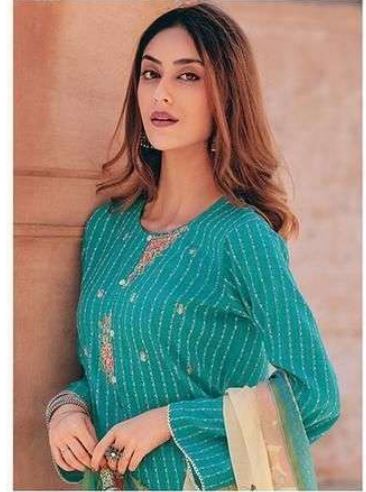

SB : 14

ehrum
Summer
Escape

DESIGN	PRICE	DESCRIPTION
SB-11	1580	•TOP• HANDLOOM COTTON WITH EMBROIDERY
SB-12	1580	•BOTTOM• SUPERIOR COTTON
SB-13	1580	•DUPATTA• VISCOSE LINEN DIGITALLY PRINTED
SB-14	1580	