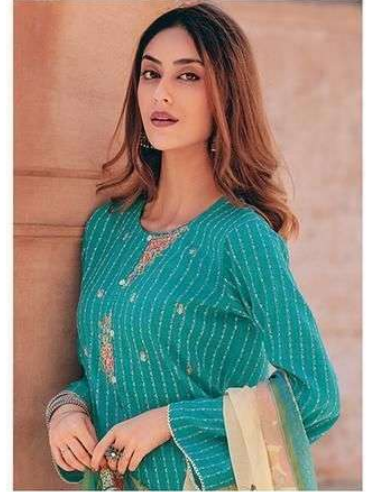

SB : 14

  
ehrum  
**Summer**  
*Escape*

DESIGN	PRICE	DESCRIPTION
SB-11	1580	•TOP• HANDLOOM COTTON WITH EMBROIDERY
SB-12	1580	•BOTTOM• SUPERIOR COTTON
SB-13	1580	•DUPATTA•
SB-14	1580	VISCOSE LINEN DIGITALLY PRINTED