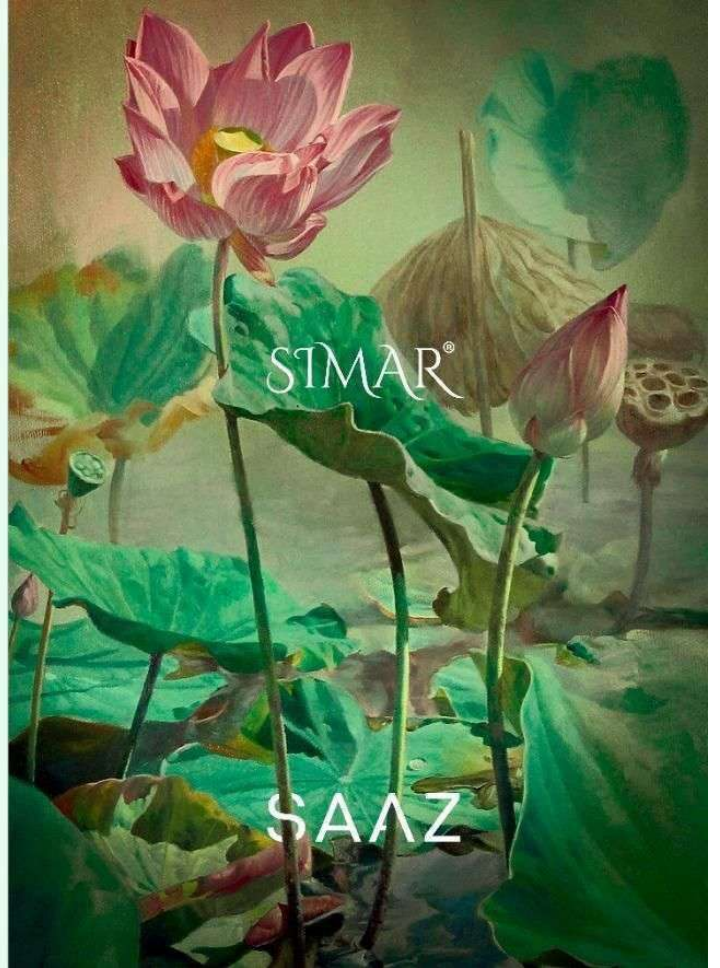

SAAZ

: TOP :
LAWN COTTON DIGITAL PRINT
WITH EMBROIDREY WORK

: BOTTOM :
PURE COTTON SOLID DYED

: DUPATTA :
PURE CHIFFON DIGITAL PRINT

CURATED BY
SIMAR®

g™

S G CREATIONS

A-24/15, Road Number-14, Udhna Udyog nagar, Surat
Ph. : +91 99799 34876, 77779 75917,
E-mail : glossyg@gmail.com
Website : www.simarglossy.com