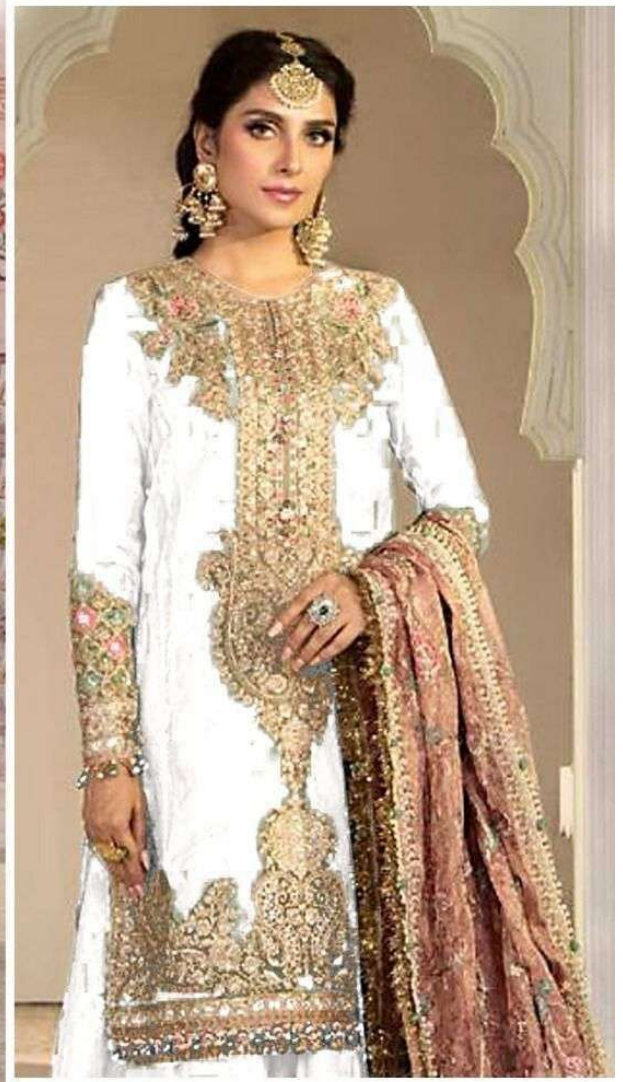

ZARQASH®
A BRAND BY KIX TROUS

Z-2080 D

TOP - ORGANZA HEAVY EMBROIDERED
INNER - HEAVY SANTOON
BOTTOM - HEAVY SANTOON EMBROIDERED
DUPATTA - ORGANZA HEAVY EMBROIDERED

ZARQASH[®]
A BRAND BY KOTNIC

Z-2080 E

TOP - ORGANZA HEAVY EMBROIDERED
INNER - HEAVY SANTOON
BOTTOM - HEAVY SANTOON EMBROIDERED
DUPATTA - ORGANZA HEAVY EMBROIDERED

ZARQASH[®]
A BRAND BY KUTERNA

Z-2080 F

TOP - ORGANZA HEAVY EMBROIDERED
INNER - HEAVY SANTOON
BOTTOM - HEAVY SANTOON EMBROIDERED
DUPATTA - ORGANZA HEAVY EMBROIDERED

MARIYA.B
EMBROIDERED vol - 3

TOP - ORGANZA HEAVY EMBROIDERED
INNER - HEAVY SANTOON
BOTTOM - HEAVY SANTOON EMBROIDERED
DUPATTA - ORGANZA HEAVY EMBROIDERED

ZARQASH
A WOMAN'S FASHION

Z-2080 D

Z-2080 E

Z-2080 F