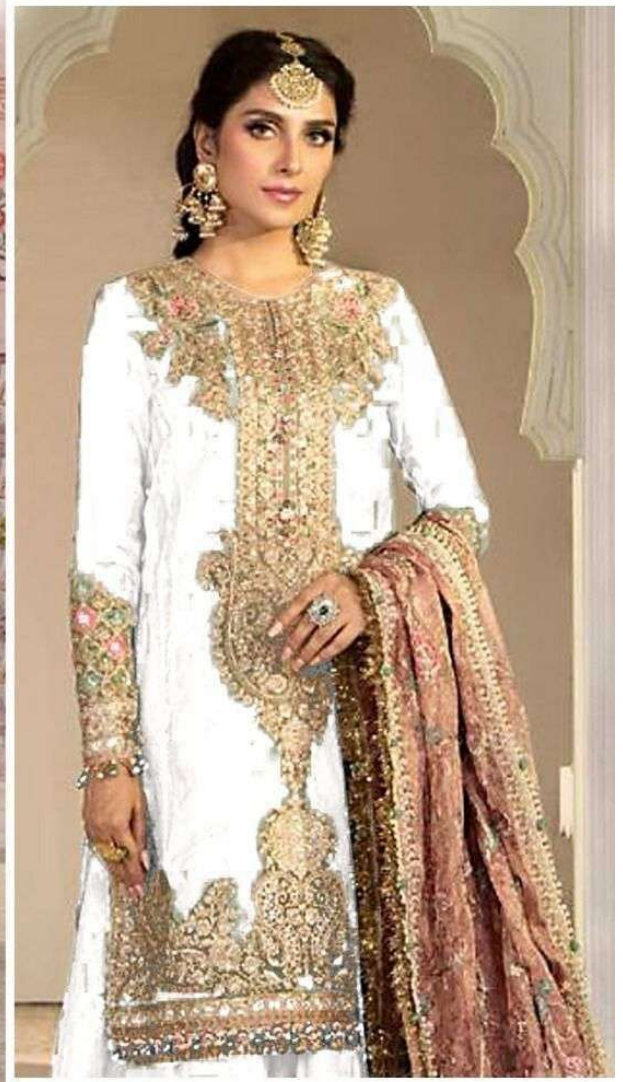

ZARQASH®
A BRAND BY KIX™

Z-2080 D

TOP - ORGANZA HEAVY EMBROIDERED
INNER - HEAVY SANTOON
BOTTOM - HEAVY SANTOON EMBROIDERED
DUPATTA - ORGANZA HEAVY EMBROIDERED

ZARQASH[®]
A BRAND BY KOTNIC

Z-2080 E

TOP - ORGANZA HEAVY EMBROIDERED
INNER - HEAVY SANTOON
BOTTOM - HEAVY SANTOON EMBROIDERED
DUPATTA - ORGANZA HEAVY EMBROIDERED

ZARQASH[®]
A BRAND BY KUTERNA

Z-2080 F

TOP - ORGANZA HEAVY EMBROIDERED
INNER - HEAVY SANTOON
BOTTOM - HEAVY SANTOON EMBROIDERED
DUPATTA - ORGANZA HEAVY EMBROIDERED

MARIYA.B
EMBROIDERED vol - 3

TOP - ORGANZA HEAVY EMBROIDERED
INNER - HEAVY SANTOON
BOTTOM - HEAVY SANTOON EMBROIDERED
DUPATTA - ORGANZA HEAVY EMBROIDERED

ZARQASH
A WOMAN'S FASHION

Z-2080 D

Z-2080 E

Z-2080 F