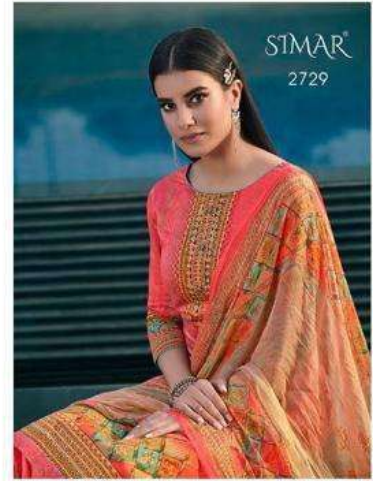

ELEVATE YOUR LOOK WITH DAINTY DETAILS AND SOPHISTICATED TAILORING.

CHERISH THE MAGNIFICENCE OF ADORABLE SHADES

CHOOSE TO SHINE IN THESE
SMART SUIT SETS BY SIMAR.

STMAR

DON THE CHARM AND ELEGANCE OF INDIAN WEAR.

2731

SIMAR®
2732

STEAL THE SPOTLIGHT WITH REFRESHING PRINTS AND SHADES.

SIMAR
2733

SHOW OFF YOUR STYLE IN PRETTY FLORAL SELECTIONS!

SIMAR®

OPT FOR THIS COMFORT STYLING TO REFRESH YOUR WARDROBE.

2734