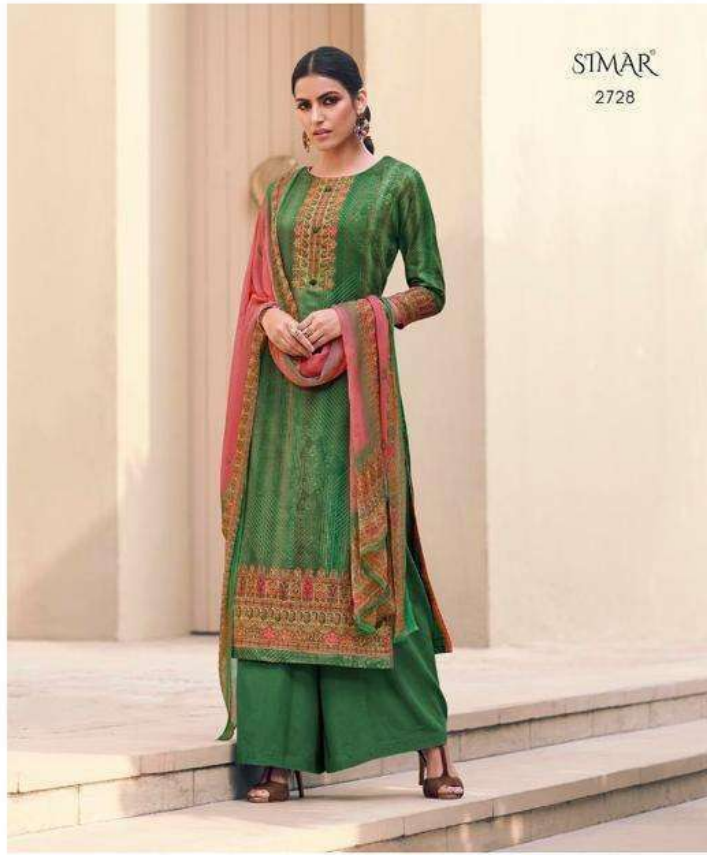

ELEVATE YOUR LOOK WITH DAINTY DETAILS AND SOPHISTICATED TAILORING.

CHERISH THE MAGNIFICENCE OF ADORABLE SHADES

SIMAR
2728

CHOOSE TO SHINE IN THESE
SMART SUIT SETS BY SIMAR.

STMAR®

DON THE CHARM AND ELEGANCE OF INDIAN WEAR.

2731

SIMAR®
2732

STEAL THE SPOTLIGHT WITH REFRESHING PRINTS AND SHADES.

SIMAR
2733

SHOW OFF YOUR STYLE IN PRETTY FLORAL SELECTIONS!

SIMAR®

OPT FOR THIS COMFORT STYLING TO REFRESH YOUR WARDROBE.

2734