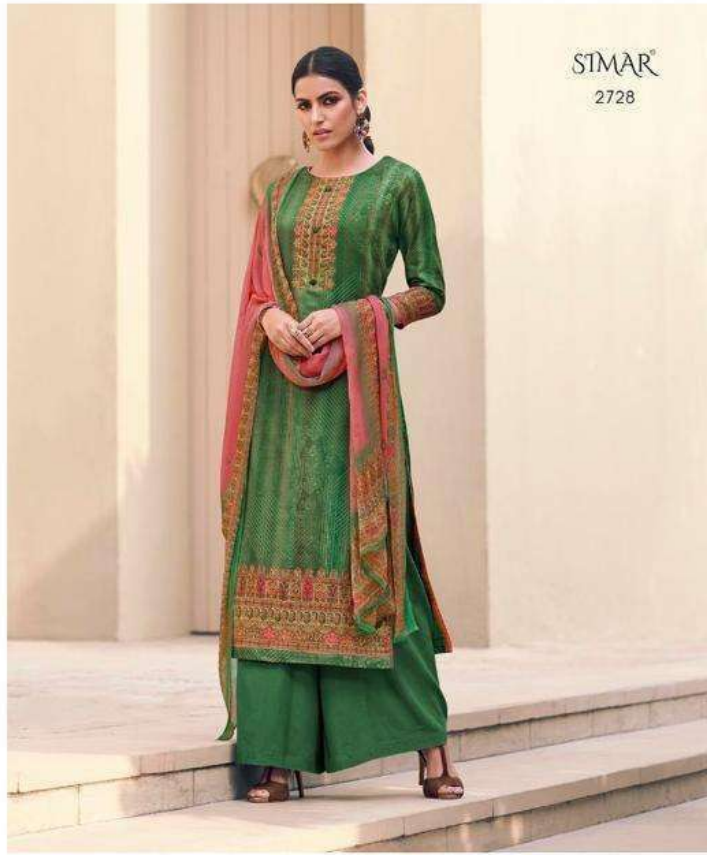

ELEVATE YOUR LOOK WITH DAINTY DETAILS AND SOPHISTICATED TAILORING.

CHERISH THE MAGNIFICENCE OF ADORABLE SHADES

CHOOSE TO SHINE IN THESE
SMART SUIT SETS BY SIMAR.

STMAR

DON THE CHARM AND ELEGANCE OF INDIAN WEAR.

2731

SIMAR®
2732

STEAL THE SPOTLIGHT WITH REFRESHING PRINTS AND SHADES.

SIMAR
2733

SHOW OFF YOUR STYLE IN PRETTY FLORAL SELECTIONS!

SIMAR®

OPT FOR THIS COMFORT STYLING TO REFRESH YOUR WARDROBE.

2734