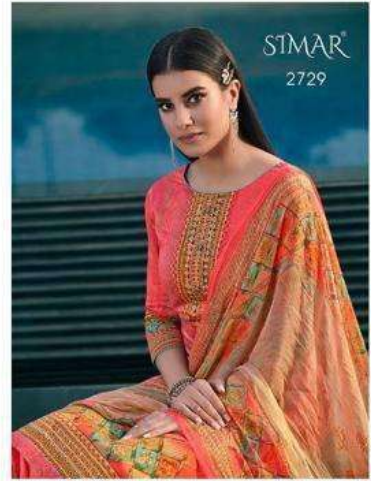

ELEVATE YOUR LOOK WITH DAINTY DETAILS AND SOPHISTICATED TAILORING.

CHERISH THE MAGNIFICENCE OF ADORABLE SHADES

SIMAR
2728

CHOOSE TO SHINE IN THESE
SMART SUIT SETS BY SIMAR.

STMAR®

DON THE CHARM AND ELEGANCE OF INDIAN WEAR.

2731

SIMAR®
2732

STEAL THE SPOTLIGHT WITH REFRESHING PRINTS AND SHADES.

SIMAR
2733

SHOW OFF YOUR STYLE IN PRETTY FLORAL SELECTIONS!

SIMAR®

OPT FOR THIS COMFORT STYLING TO REFRESH YOUR WARDROBE.

2734