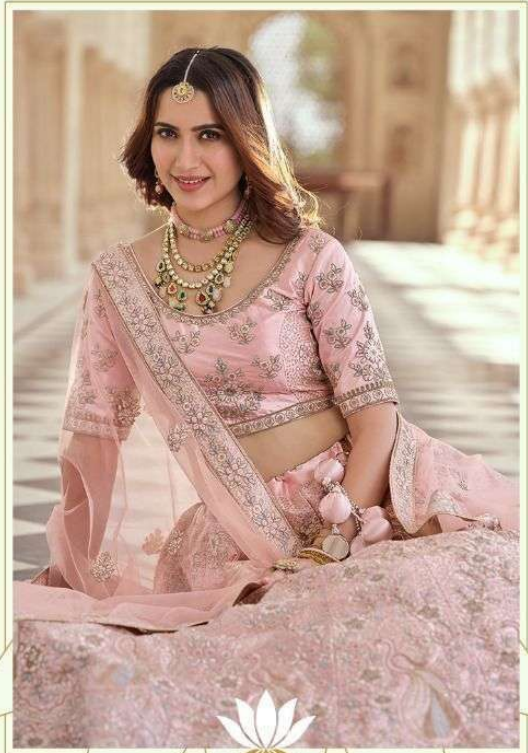

7901

ARYA DESIGNS

ARYA DESIGNS

7903

ARYA DESIGNS

7904

ARYA DESIGNS

ARYA DESIGNS

ZARA

VOL-8

SKU	MAIN COLOR	BLOUSE FABRICS	LEHANGA FABRICS	DUPATTA FABRICS	SIZE SEMI STITCHED	WORK	PRICE
7901	CREAM	CREPE	CREPE	SOFE NET	UPTO 42 INCHES BUST & WAIST	SEQUINS, THREAD, DORI, STONE	5420/- (FLAT) + (GST) + SHIPPING
7902	PEACH	CREPE	CREPE	SOFE NET	UPTO 42 INCHES BUST & WAIST	SEQUINS, THREAD, DORI, STONE	5420/- (FLAT) + (GST) + SHIPPING
7903	PINK	CREPE	CREPE	SOFE NET	UPTO 42 INCHES BUST & WAIST	SEQUINS, THREAD, DORI, STONE	5420/- (FLAT) + (GST) + SHIPPING
7904	PINK	CREPE	CREPE	SOFE NET	UPTO 42 INCHES BUST & WAIST	SEQUINS, THREAD, DORI, STONE	5420/- (FLAT) + (GST) + SHIPPING
7905	GREY	CREPE	CREPE	SOFE NET	UPTO 42 INCHES BUST & WAIST	SEQUINS, THREAD, DORI, STONE	5420/- (FLAT) + (GST) + SHIPPING
7906	GREEN	CREPE	CREPE	SOFE NET	UPTO 42 INCHES BUST & WAIST	SEQUINS, THREAD, DORI, STONE	5420/- (FLAT) + (GST) + SHIPPING
7907	GREEN	CREPE	CREPE	SOFE NET	UPTO 42 INCHES BUST & WAIST	SEQUINS, THREAD, DORI, STONE	5420/- (FLAT) + (GST) + SHIPPING