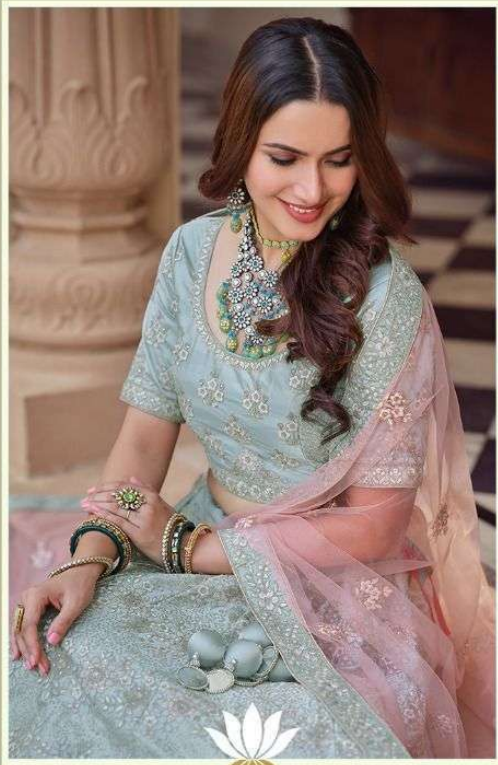

7901

ARYA DESIGNS

ARYA DESIGNS

7903

ARYA DESIGNS

7904

ARYA DESIGNS

ARYA DESIGNS

ZARA

VOL-8

SKU	MAIN COLOR	BLOUSE FABRICS	LEHANGA FABRICS	DUPATTA FABRICS	SIZE SEMI STITCHED	WORK	PRICE
7901	CREAM	CREPE	CREPE	SOFE NET	UPTO 42 INCHES BUST & WAIST	SEQUINS, THREAD, DORI, STONE	5420/- (FLAT) + (GST) + SHIPPING
7902	PEACH	CREPE	CREPE	SOFE NET	UPTO 42 INCHES BUST & WAIST	SEQUINS, THREAD, DORI, STONE	5420/- (FLAT) + (GST) + SHIPPING
7903	PINK	CREPE	CREPE	SOFE NET	UPTO 42 INCHES BUST & WAIST	SEQUINS, THREAD, DORI, STONE	5420/- (FLAT) + (GST) + SHIPPING
7904	PINK	CREPE	CREPE	SOFE NET	UPTO 42 INCHES BUST & WAIST	SEQUINS, THREAD, DORI, STONE	5420/- (FLAT) + (GST) + SHIPPING
7905	GREY	CREPE	CREPE	SOFE NET	UPTO 42 INCHES BUST & WAIST	SEQUINS, THREAD, DORI, STONE	5420/- (FLAT) + (GST) + SHIPPING
7906	GREEN	CREPE	CREPE	SOFE NET	UPTO 42 INCHES BUST & WAIST	SEQUINS, THREAD, DORI, STONE	5420/- (FLAT) + (GST) + SHIPPING
7907	GREEN	CREPE	CREPE	SOFE NET	UPTO 42 INCHES BUST & WAIST	SEQUINS, THREAD, DORI, STONE	5420/- (FLAT) + (GST) + SHIPPING