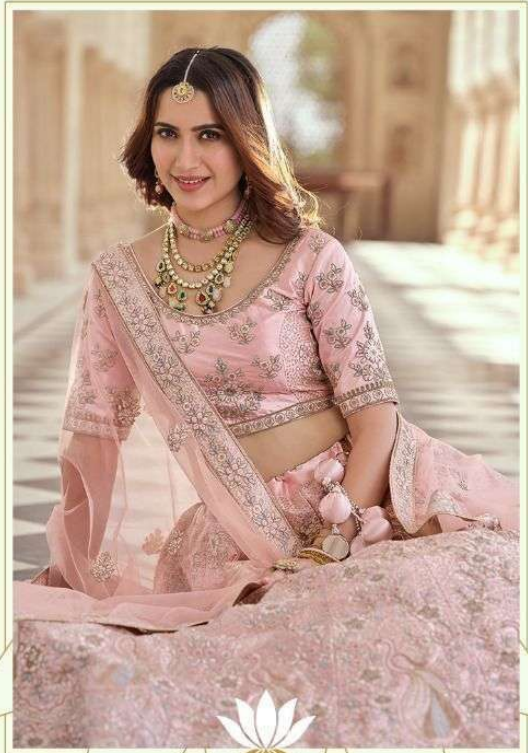

7901

ARYA DESIGNS

ARYA DESIGNS

7902

ARYA DESIGNS

7903

ARYA DESIGNS

7904

ARYA DESIGNS

ARYA DESIGNS

ZARA

VOL-8

SKU	MAIN COLOR	BLOUSE FABRICS	LEHANGA FABRICS	DUPATTA FABRICS	SIZE SEMI STITCHED	WORK	PRICE
7901	CREAM	CREPE	CREPE	SOFE NET	UPTO 42 INCHES BUST & WAIST	SEQUINS, THREAD, DORI, STONE	5420/- (FLAT) + (GST) + SHIPPING
7902	PEACH	CREPE	CREPE	SOFE NET	UPTO 42 INCHES BUST & WAIST	SEQUINS, THREAD, DORI, STONE	5420/- (FLAT) + (GST) + SHIPPING
7903	PINK	CREPE	CREPE	SOFE NET	UPTO 42 INCHES BUST & WAIST	SEQUINS, THREAD, DORI, STONE	5420/- (FLAT) + (GST) + SHIPPING
7904	PINK	CREPE	CREPE	SOFE NET	UPTO 42 INCHES BUST & WAIST	SEQUINS, THREAD, DORI, STONE	5420/- (FLAT) + (GST) + SHIPPING
7905	GREY	CREPE	CREPE	SOFE NET	UPTO 42 INCHES BUST & WAIST	SEQUINS, THREAD, DORI, STONE	5420/- (FLAT) + (GST) + SHIPPING
7906	GREEN	CREPE	CREPE	SOFE NET	UPTO 42 INCHES BUST & WAIST	SEQUINS, THREAD, DORI, STONE	5420/- (FLAT) + (GST) + SHIPPING
7907	GREEN	CREPE	CREPE	SOFE NET	UPTO 42 INCHES BUST & WAIST	SEQUINS, THREAD, DORI, STONE	5420/- (FLAT) + (GST) + SHIPPING