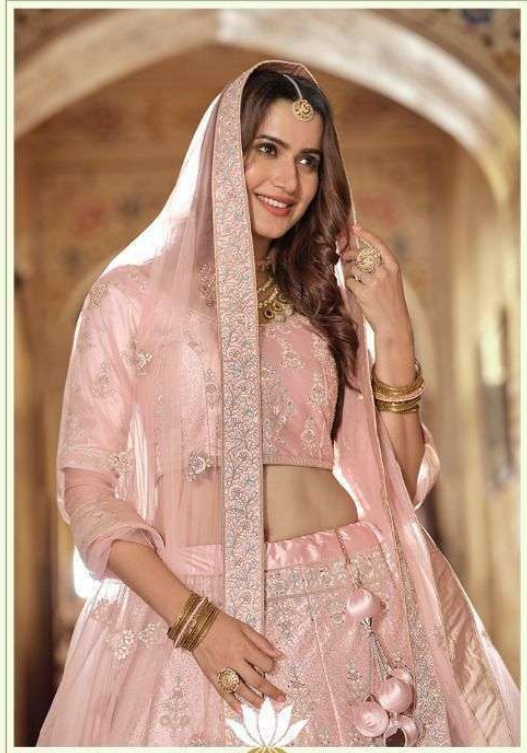

7901

ARYA DESIGNS

ARYA DESIGNS

7902

ARYA DESIGNS

7903

ARYA DESIGNS

7904

ARYA DESIGNS

ARYA DESIGNS

ZARA

VOL-8

SKU	MAIN COLOR	BLOUSE FABRICS	LEHANGA FABRICS	DUPATTA FABRICS	SIZE SEMI STITCHED	WORK	PRICE
7901	CREAM	CREPE	CREPE	SOFE NET	UPTO 42 INCHES BUST & WAIST	SEQUINS, THREAD, DORI, STONE	5420/- (FLAT) + (GST) + SHIPPING
7902	PEACH	CREPE	CREPE	SOFE NET	UPTO 42 INCHES BUST & WAIST	SEQUINS, THREAD, DORI, STONE	5420/- (FLAT) + (GST) + SHIPPING
7903	PINK	CREPE	CREPE	SOFE NET	UPTO 42 INCHES BUST & WAIST	SEQUINS, THREAD, DORI, STONE	5420/- (FLAT) + (GST) + SHIPPING
7904	PINK	CREPE	CREPE	SOFE NET	UPTO 42 INCHES BUST & WAIST	SEQUINS, THREAD, DORI, STONE	5420/- (FLAT) + (GST) + SHIPPING
7905	GREY	CREPE	CREPE	SOFE NET	UPTO 42 INCHES BUST & WAIST	SEQUINS, THREAD, DORI, STONE	5420/- (FLAT) + (GST) + SHIPPING
7906	GREEN	CREPE	CREPE	SOFE NET	UPTO 42 INCHES BUST & WAIST	SEQUINS, THREAD, DORI, STONE	5420/- (FLAT) + (GST) + SHIPPING
7907	GREEN	CREPE	CREPE	SOFE NET	UPTO 42 INCHES BUST & WAIST	SEQUINS, THREAD, DORI, STONE	5420/- (FLAT) + (GST) + SHIPPING