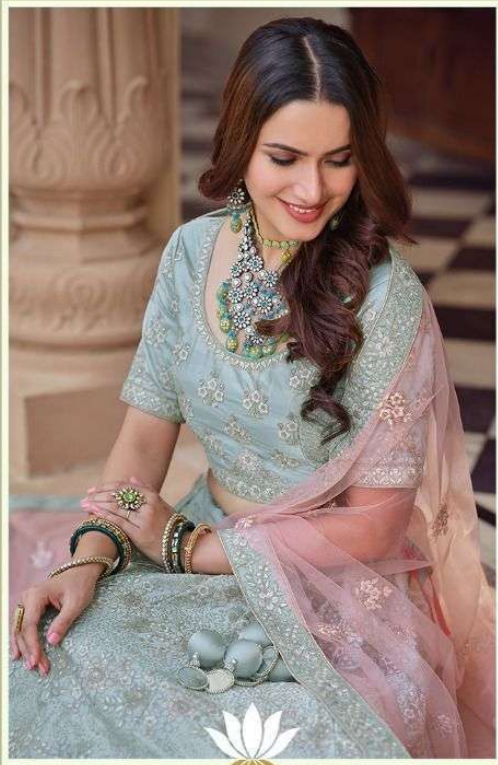

7901

ARYA DESIGNS

ARYA DESIGNS

7902

ARYA DESIGNS

7903

ARYA DESIGNS

7904

ARYA DESIGNS

ARYA DESIGNS

ZARA

VOL-8

SKU	MAIN COLOR	BLOUSE FABRICS	LEHANGA FABRICS	DUPATTA FABRICS	SIZE SEMI STITCHED	WORK	PRICE
7901	CREAM	CREPE	CREPE	SOFE NET	UPTO 42 INCHES BUST & WAIST	SEQUINS, THREAD, DORI, STONE	5420/- (FLAT) + (GST) + SHIPPING
7902	PEACH	CREPE	CREPE	SOFE NET	UPTO 42 INCHES BUST & WAIST	SEQUINS, THREAD, DORI, STONE	5420/- (FLAT) + (GST) + SHIPPING
7903	PINK	CREPE	CREPE	SOFE NET	UPTO 42 INCHES BUST & WAIST	SEQUINS, THREAD, DORI, STONE	5420/- (FLAT) + (GST) + SHIPPING
7904	PINK	CREPE	CREPE	SOFE NET	UPTO 42 INCHES BUST & WAIST	SEQUINS, THREAD, DORI, STONE	5420/- (FLAT) + (GST) + SHIPPING
7905	GREY	CREPE	CREPE	SOFE NET	UPTO 42 INCHES BUST & WAIST	SEQUINS, THREAD, DORI, STONE	5420/- (FLAT) + (GST) + SHIPPING
7906	GREEN	CREPE	CREPE	SOFE NET	UPTO 42 INCHES BUST & WAIST	SEQUINS, THREAD, DORI, STONE	5420/- (FLAT) + (GST) + SHIPPING
7907	GREEN	CREPE	CREPE	SOFE NET	UPTO 42 INCHES BUST & WAIST	SEQUINS, THREAD, DORI, STONE	5420/- (FLAT) + (GST) + SHIPPING