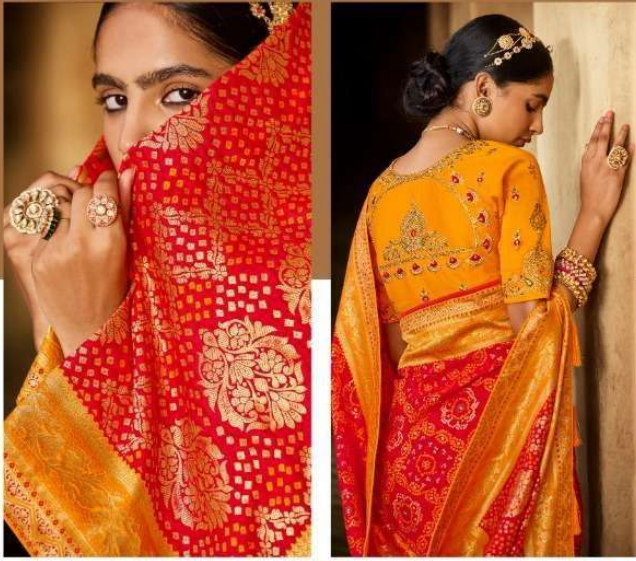

Trauti

D. NO.- 2210