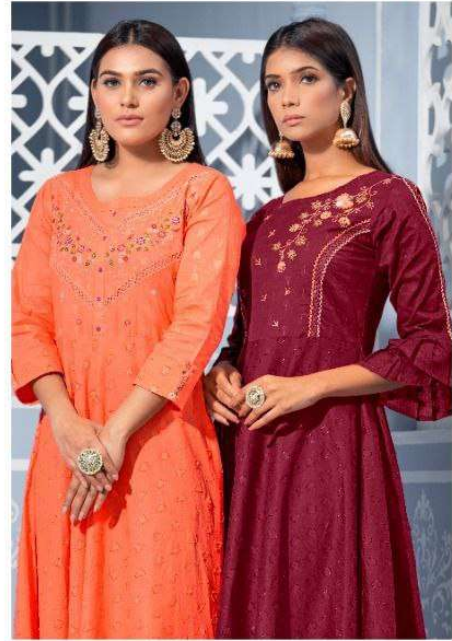

Mesmerizing Style

psyna