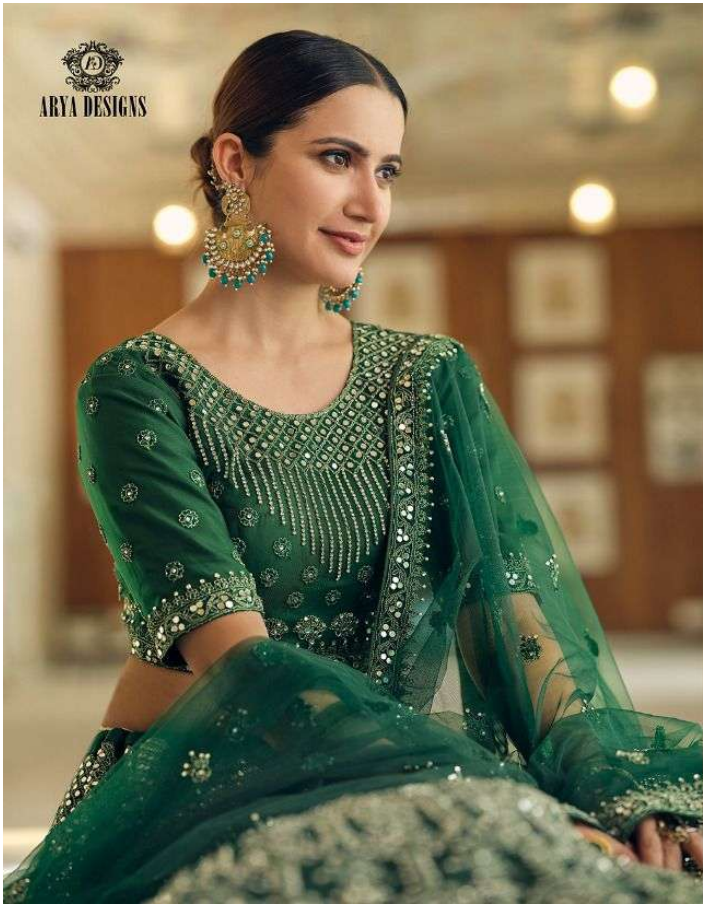

ARYA DESIGNS