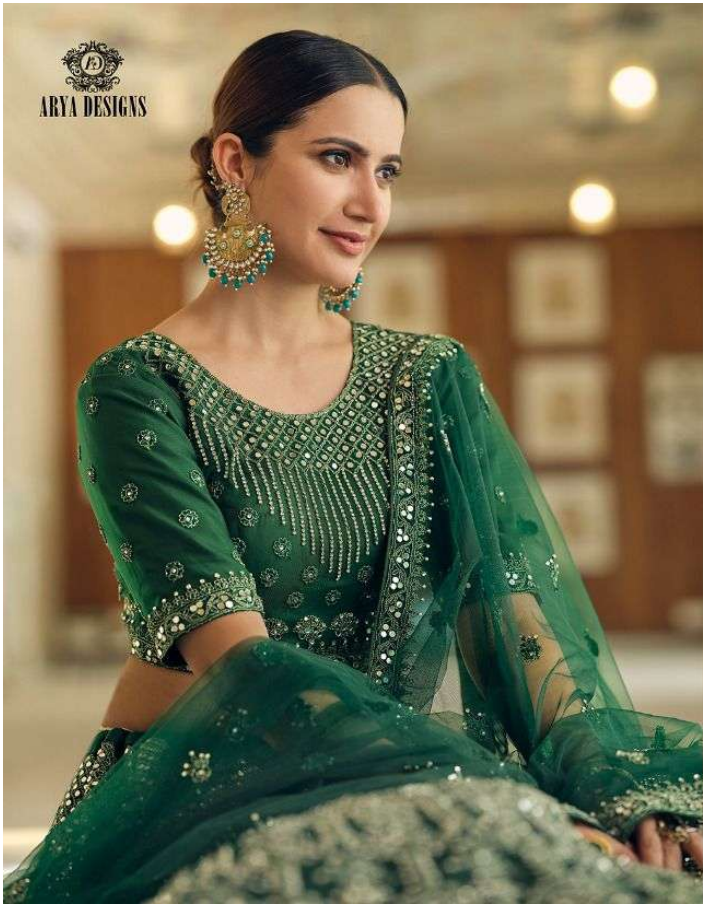

ARYA DESIGNS

  
ARYA DESIGNS

8701

8702

ARYA DESIGNS

8703

  
ARYA DESIGNS

# ARYA DESIGNS

पशाक  
वॉल-3

SRU	MAIN COLOR	BLOUSE FABRICS	LEHANGA FABRICS	DUPATTA FABRICS	SIZE SEMI STITCHED	WORK	PRICE
8701	GREEN	SOFT NET	SOFT NET	SOFT NET	UPTO 42 INCHES BUST & WAIST	DORI, MIRROR	5585/- (FLAT) + (GST) + SHIPPING
8702	MAROON	SOFT NET	SOFT NET	SOFT NET	UPTO 42 INCHES BUST & WAIST	DORI, MIRROR	5585/- (FLAT) + (GST) + SHIPPING
8703	RAMA BLUE	SOFT NET	SOFT NET	SOFT NET	UPTO 42 INCHES BUST & WAIST	DORI, MIRROR	5585/- (FLAT) + (GST) + SHIPPING
8704	WINE	SOFT NET	SOFT NET	SOFT NET	UPTO 42 INCHES BUST & WAIST	DORI, MIRROR	5585/- (FLAT) + (GST) + SHIPPING