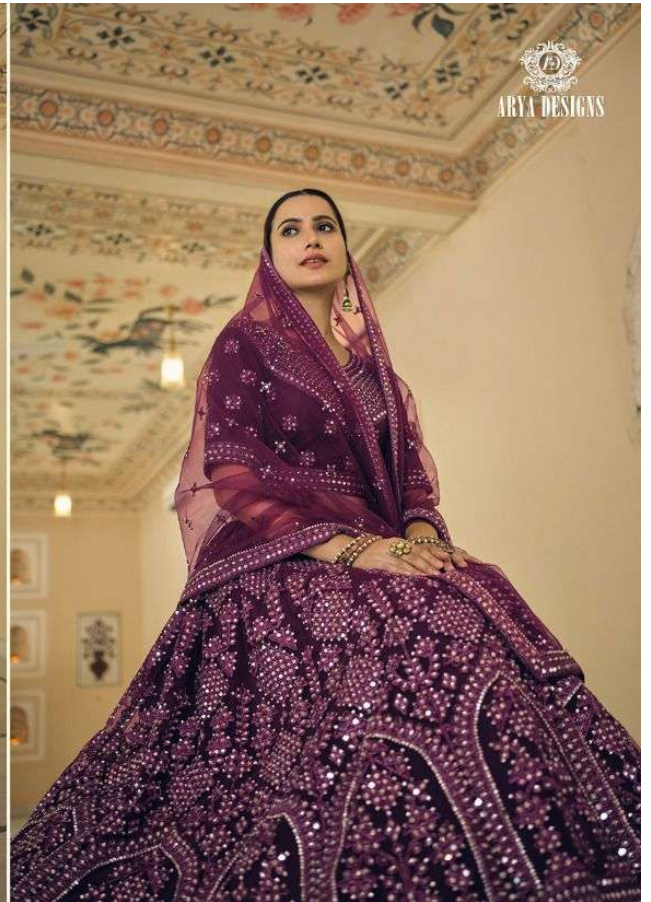

# ARYA DESIGNS

पशाक  
वॉल-3

SRU	MAIN COLOR	BLOUSE FABRICS	LEHANGA FABRICS	DUPATTA FABRICS	SIZE SEMI STITCHED	WORK	PRICE
8701	GREEN	SOFT NET	SOFT NET	SOFT NET	UPTO 42 INCHES BUST & WAIST	DORI, MIRROR	5585/- (FLAT) + (GST) + SHIPPING
8702	MAROON	SOFT NET	SOFT NET	SOFT NET	UPTO 42 INCHES BUST & WAIST	DORI, MIRROR	5585/- (FLAT) + (GST) + SHIPPING
8703	RAMA BLUE	SOFT NET	SOFT NET	SOFT NET	UPTO 42 INCHES BUST & WAIST	DORI, MIRROR	5585/- (FLAT) + (GST) + SHIPPING
8704	WINE	SOFT NET	SOFT NET	SOFT NET	UPTO 42 INCHES BUST & WAIST	DORI, MIRROR	5585/- (FLAT) + (GST) + SHIPPING