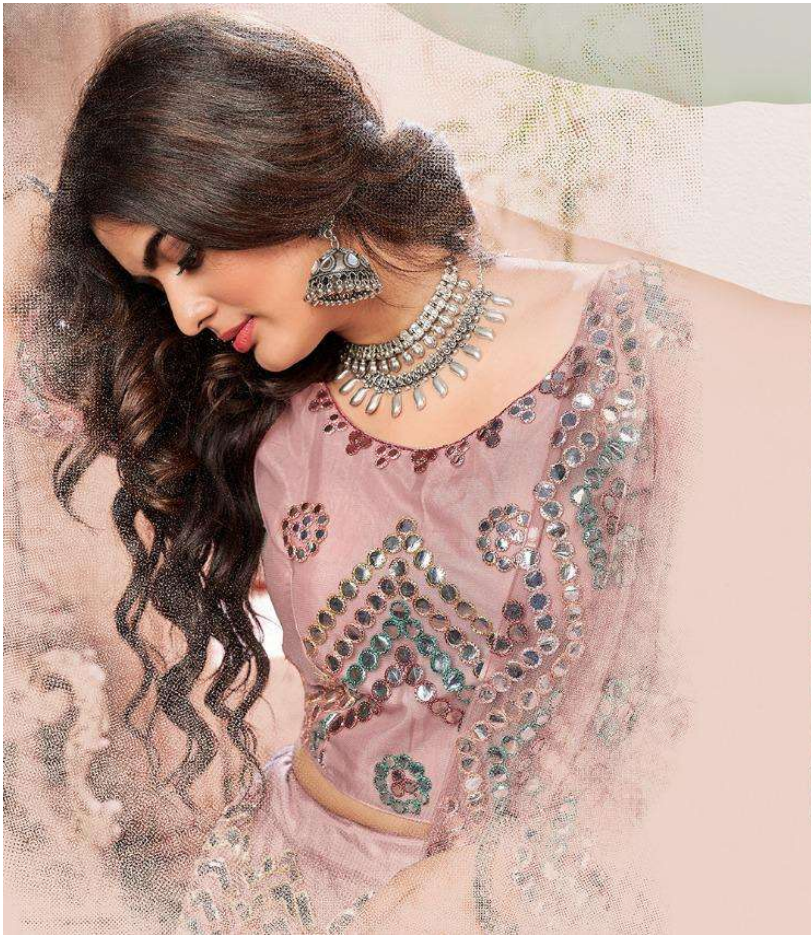

Nuraniyat

Fashion Indulgence

1092

Autumnal Elegance From Lavish work Details to opulent fabrics, we have everything for your fashion indulgence.

1093

1094

Take A Look New Design

Ornately Crafted and Meticulously Embroidered Pastel Attire for a Statement-Making Look.

Spark and Shine

If you are someone who likes to re-define yourself and your ideologies in fashion, this is the right place for you.

1095

1092

1093

1094

1095

SHEE STAR & CO.

Nuraniyat

SKU	MAIN COLOUR	BLOUSE FABRIC	LEHANGA FABRIC	DUPATTA FABRIC	SIZE (SEMI - STICH)	WORK	PRICE
1092	DARK GREEN	Soft Net	Soft Net	Soft Net	UPTO 42 INCHES BUST & WAIST	FOIL MIRROR + THRED	2080 + 5% GST
1093	LIGHT PEACH						1945+ 5% GST
1094	GRAY						1985 + 5% GST
1095	DARK PEACH						2495 + 5% GST