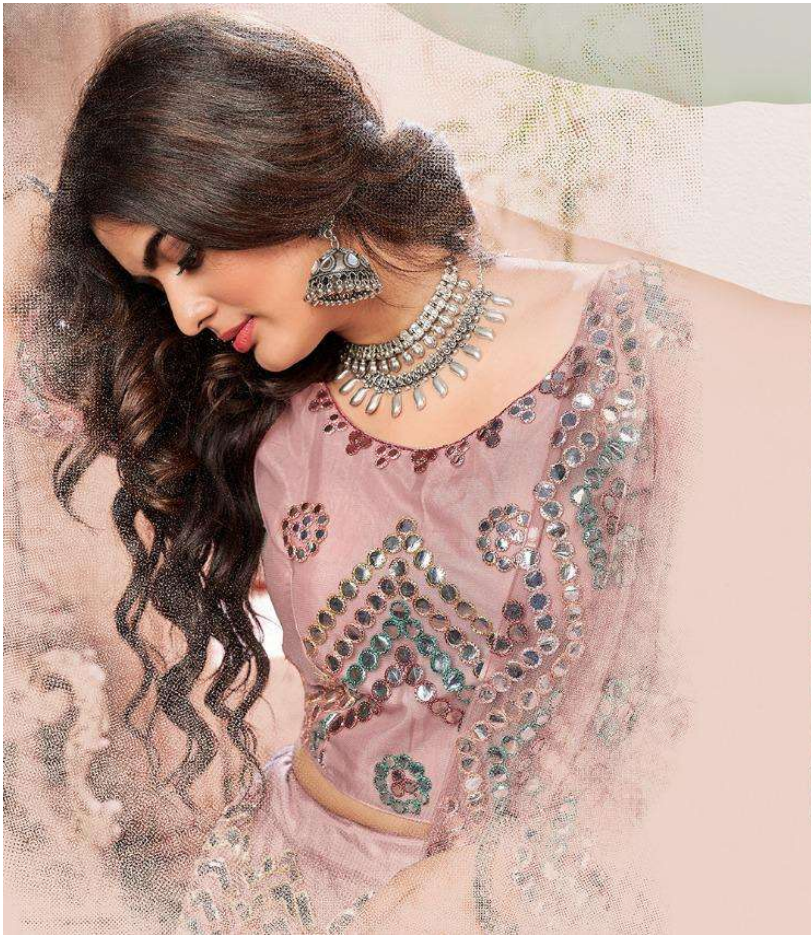

Nuraniyat

Fashion Indulgence

1092

Autumnal Elegance From Lavish work Details to opulent fabrics, we have everything for your fashion indulgence.

1093

Take A Look New Design

Ornately Crafted and Meticulously Embroidered Pastel Attire for a Statement-Making Look.

Spark and Shine

If you are someone who likes to re-define yourself and your ideologies in fashion, this is the right place for you.

1095

1092

1093

1094

1095

SHEE STAR & CO.

Nuraniyat

SKU	MAIN COLOUR	BLOUSE FABRIC	LEHANGA FABRIC	DUPATTA FABRIC	SIZE (SEMI - STICH)	WORK	PRICE
1092	DARK GREEN	Soft Net	Soft Net	Soft Net	UPTO 42 INCHES BUST & WAIST	FOIL MIRROR + THRED	2080 + 5% GST
1093	LIGHT PEACH						1945+ 5% GST
1094	GRAY						1985 + 5% GST
1095	DARK PEACH						2495 + 5% GST