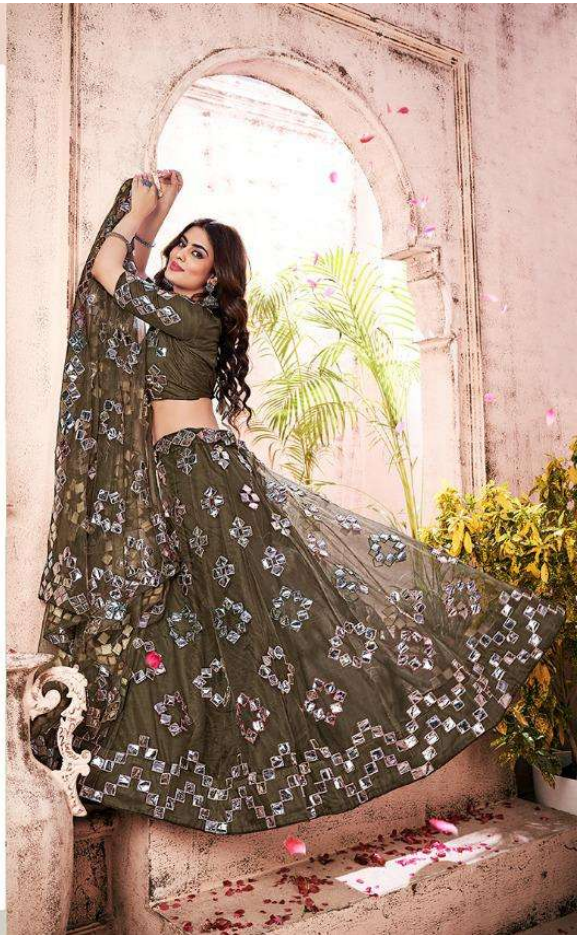

Nuraniyat

Fashion Indulgence

1092

Autumnal Elegance From Lavish work Details to opulent fabrics, we have everything for your fashion indulgence.

1093

Take A Look New Design

Ornately Crafted and Meticulously Embroidered Pastel Attire for a Statement-Making Look.

Nuraniyat

SKU	MAIN COLOUR	BLOUSE FABRIC	LEHANGA FABRIC	DUPATTA FABRIC	SIZE (SEMI - STICH)	WORK	PRICE
1092	DARK GREEN	Soft Net	Soft Net	Soft Net	UPTO 42 INCHES BUST & WAIST	FOIL MIRROR + THRED	2080 + 5% GST
1093	LIGHT PEACH						1945+ 5% GST
1094	GRAY						1985 + 5% GST
1095	DARK PEACH						2495 + 5% GST