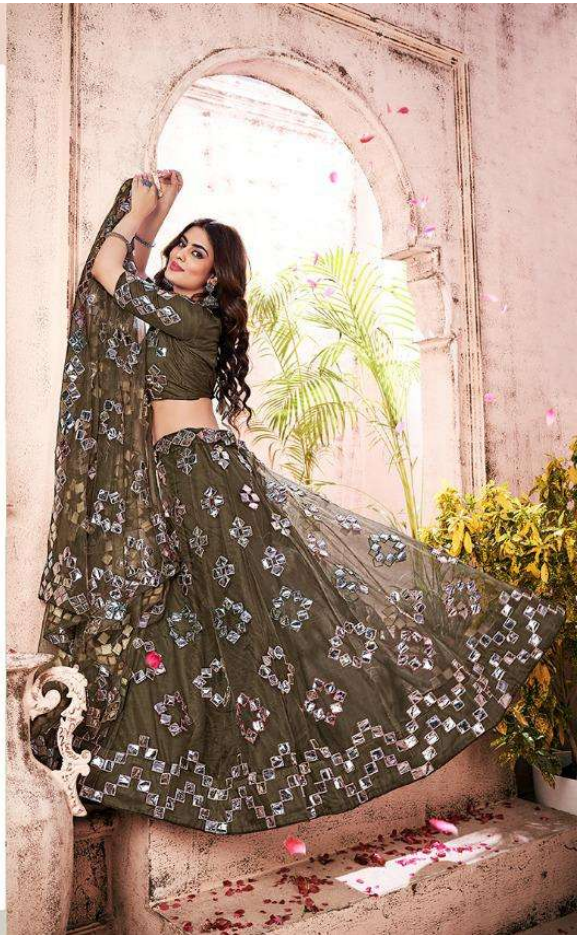

Nuraniyat

Fashion Indulgence

1092

Autumnal Elegance From Lavish work Details to opulent fabrics, we have everything for your fashion indulgence.

1093

1094

Take A Look New Design

Ornately Crafted and Meticulously Embroidered Pastel Attire for a Statement-Making Look.

Nuraniyat

SKU	MAIN COLOUR	BLOUSE FABRIC	LEHANGA FABRIC	DUPATTA FABRIC	SIZE (SEMI - STICH)	WORK	PRICE
1092	DARK GREEN	Soft Net	Soft Net	Soft Net	UPTO 42 INCHES BUST & WAIST	FOIL MIRROR + THRED	2080 + 5% GST
1093	LIGHT PEACH						1945+ 5% GST
1094	GRAY						1985 + 5% GST
1095	DARK PEACH						2495 + 5% GST