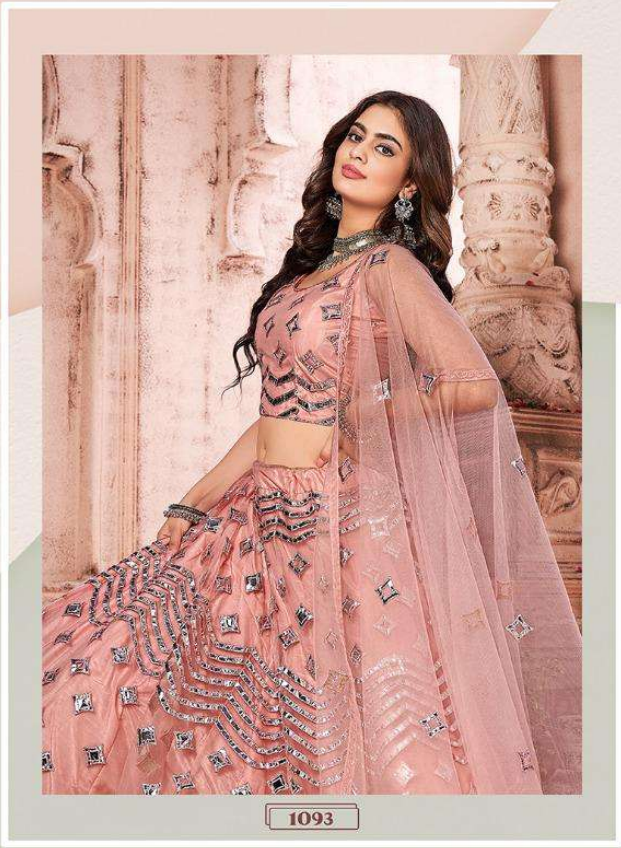

Nuraniyat

Fashion Indulgence

1092

Autumnal Elegance From Lavish work Details to opulent fabrics, we have everything for your fashion indulgence.

1093

Take A Look New Design

Ornately Crafted and Meticulously Embroidered Pastel Attire for a Statement-Making Look.

Nuraniyat

SKU	MAIN COLOUR	BLOUSE FABRIC	LEHANGA FABRIC	DUPATTA FABRIC	SIZE (SEMI - STICH)	WORK	PRICE
1092	DARK GREEN	Soft Net	Soft Net	Soft Net	UPTO 42 INCHES BUST & WAIST	FOIL MIRROR + THRED	2080 + 5% GST
1093	LIGHT PEACH						1945+ 5% GST
1094	GRAY						1985 + 5% GST
1095	DARK PEACH						2495 + 5% GST