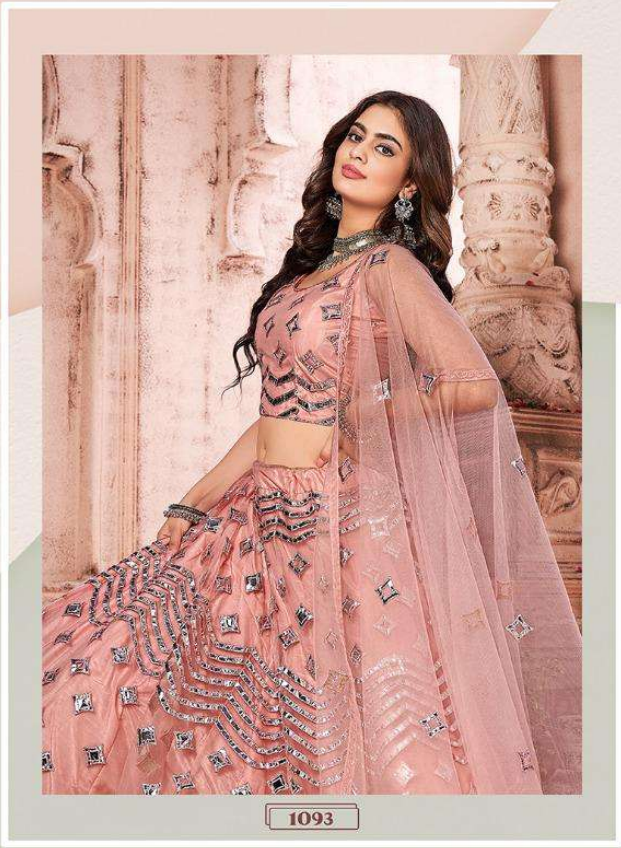

Nuraniyat

Fashion Indulgence

1092

Autumnal Elegance From Lavish work Details to opulent fabrics, we have everything for your fashion indulgence.

1093

1094

Take A Look New Design

Ornately Crafted and Meticulously Embroidered Pastel Attire for a Statement-Making Look.

Nuraniyat

SKU	MAIN COLOUR	BLOUSE FABRIC	LEHANGA FABRIC	DUPATTA FABRIC	SIZE (SEMI - STICH)	WORK	PRICE
1092	DARK GREEN	Soft Net	Soft Net	Soft Net	UPTO 42 INCHES BUST & WAIST	FOIL MIRROR + THRED	2080 + 5% GST
1093	LIGHT PEACH						1945+ 5% GST
1094	GRAY						1985 + 5% GST
1095	DARK PEACH						2495 + 5% GST