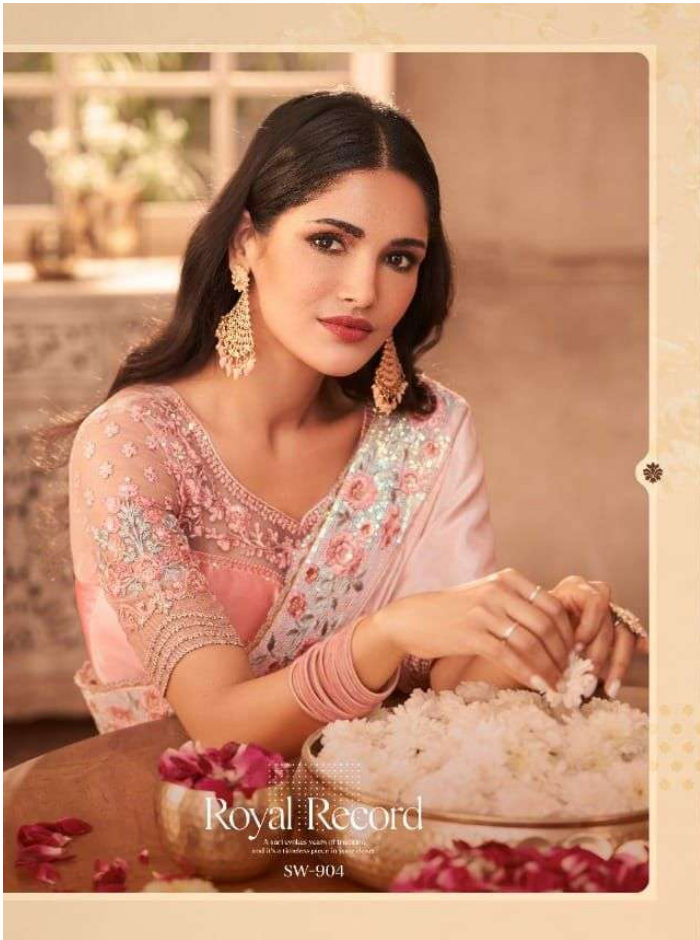

SANDAL

wood 9th Edition

TFH
THE FASHION HOUSE

Incomparable Beauty

The beautiful look with elegant presentation.
The fabric is traditional with a touch of modernity.

SW-902

TFH
THE FASHION HUB

Refined Glam

Catalog Name	Design No.	RATE (Rs.)	Fabric Details
SANDAL WOOD-9	SW-901	1772/-	Kasab Georgette
SANDAL WOOD-9	SW-902	1706/-	Oracle Silk
SANDAL WOOD-9	SW-903	1994/-	Shimmer Silk
SANDAL WOOD-9	SW-904	1750/-	Nyraa Silk
SANDAL WOOD-9	SW-905	1839/-	Burberry Silk
SANDAL WOOD-9	SW-906	1861/-	Burberry Silk
SANDAL WOOD-9	SW-907	1772/-	Majestic Silk
SANDAL WOOD-9	SW-908	1750/-	Majestic Silk
SANDAL WOOD-9	SW-909	1839/-	Burberry Silk
SANDAL WOOD-9	SW-910	1750/-	Sunlight Silk
SANDAL WOOD-9	SW-911	1861/-	Burberry Silk
SANDAL WOOD-9	SW-912	1861/-	Burberry Silk
SANDAL WOOD-9	SW-913	1861/-	Burberry Silk
SANDAL WOOD-9	SW-914	1839/-	Majestic Silk
SANDAL WOOD-9	SW-915	1994/-	Glorious Silk
SANDAL WOOD-9	SW-916	1772/-	Orange Silk
SANDAL WOOD-9	SW-917	1750/-	Majestic Silk
SANDAL WOOD-9	SW-918	1728/-	Oracle Silk
TOTAL AMOUNT	18 pcs.	32699/-	
AVG.PRICE(approx.)		1816.61	