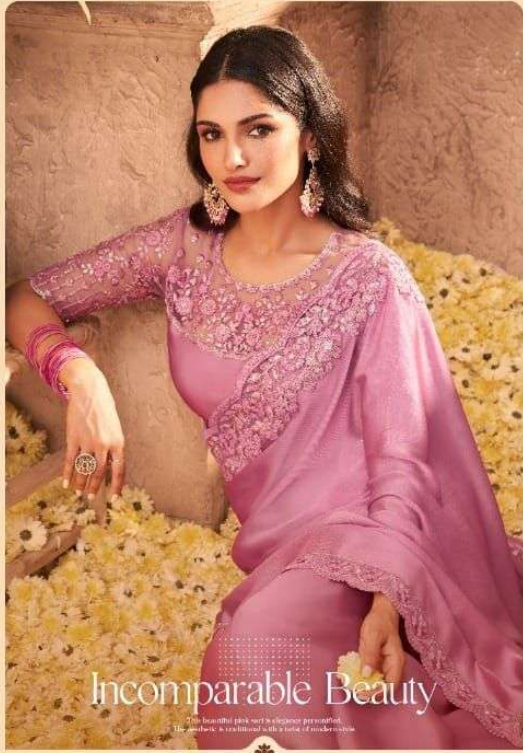

TFH
THE FASHION HOUSE

Incomparable Beauty

SW-902