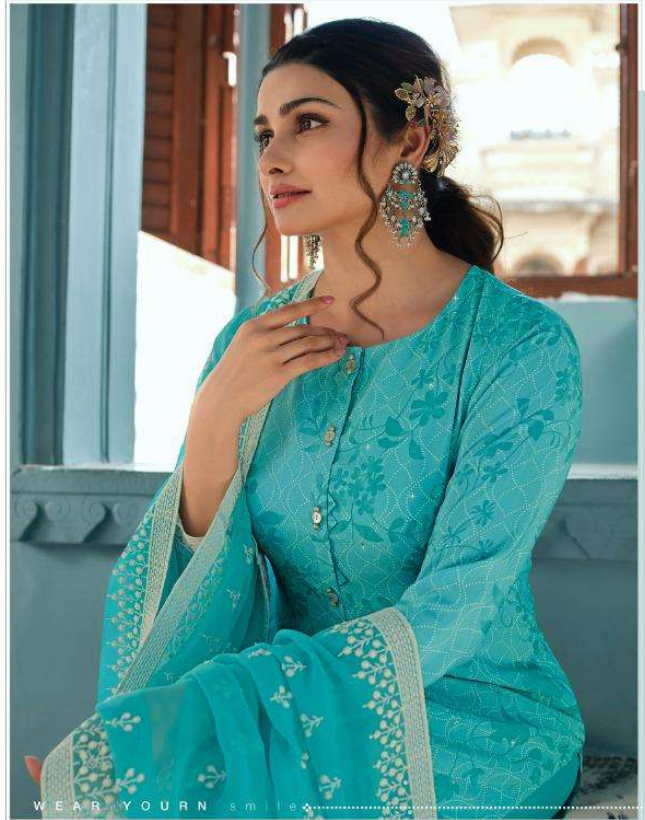

LOOK FOR THE QUALITY

shown previously

VINAY
VINAY FASHION LLP
BANGALORE

WEAR YOUR ATTITUDE

16714

16715

CREATE THE LEGACY

THE PERFECT *style*

16716

SILKINA
ROYAL CREPE 37
(UNSTITCHED · DRESS MATERIALS)

FABRIC DETAILS

TOP
ROYAL CREPE WITH
THREAD & STORE WORK

BOTTOM
ROYAL CREPE

DUPATTA
GEORGETTE WITH THREAD WORK

HSN CODE-54075420

WEAR YOUR smile