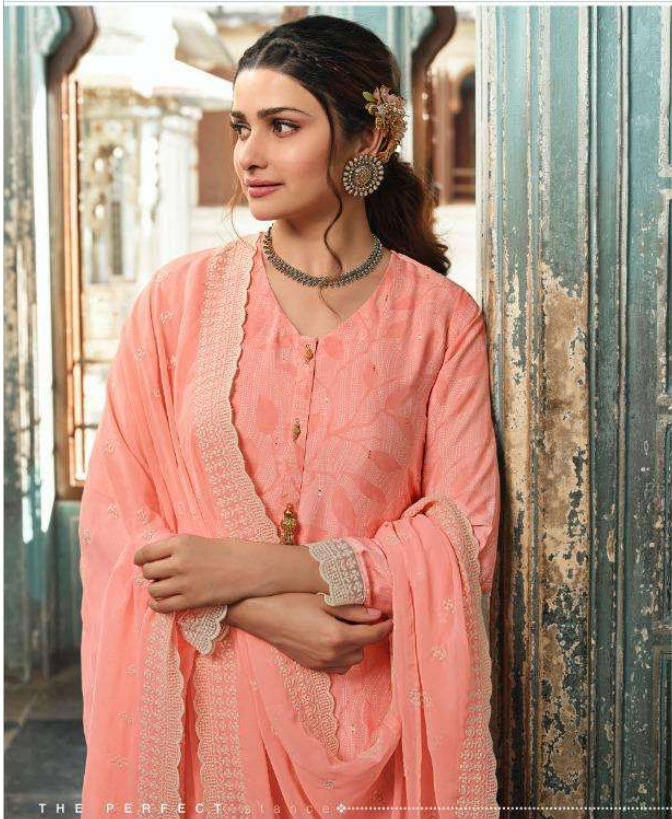

LOOK FOR THE QUALITY

shown previously

VINAY
VINAY FASHION LLP
BANGALORE

WEAR YOUR ATTITUDE

16714

16715

CREATE THE LEGACY

THE PERFECT *style*

16716

SILKINA
ROYAL CREPE 37
(UNSTITCHED · DRESS MATERIALS)

FABRIC DETAILS

TOP
ROYAL CREPE WITH
THREAD & STORE WORK

BOTTOM
ROYAL CREPE

DUPATTA
GEORGETTE WITH THREAD WORK

HSN CODE-54075420

WEAR YOUR smile