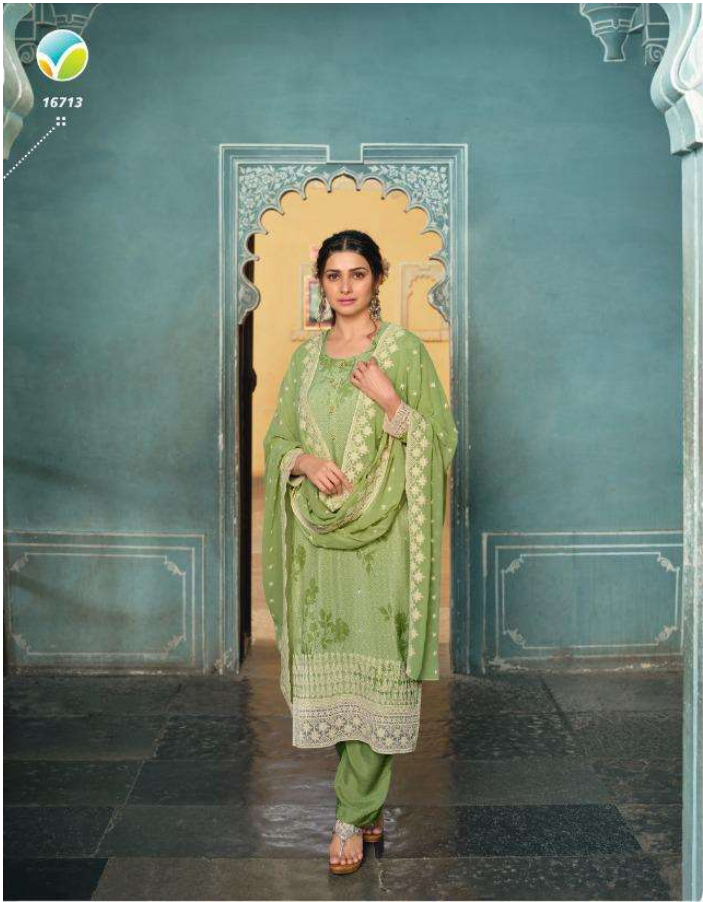

LOOK FOR THE QUALITY

shown previously

VINAY
VINAY FASHION LLP
BANGALORE

WEAR YOUR ATTITUDE

16714

16715

CREATE THE LEGACY

THE PERFECT *style*

16716

SILKINA
ROYAL CREPE 37
(UNSTITCHED · DRESS MATERIALS)

FABRIC DETAILS

TOP
ROYAL CREPE WITH
THREAD & STORE WORK

BOTTOM
ROYAL CREPE

DUPATTA
GEORGETTE WITH THREAD WORK

HSN CODE-54075420

WEAR YOUR smile