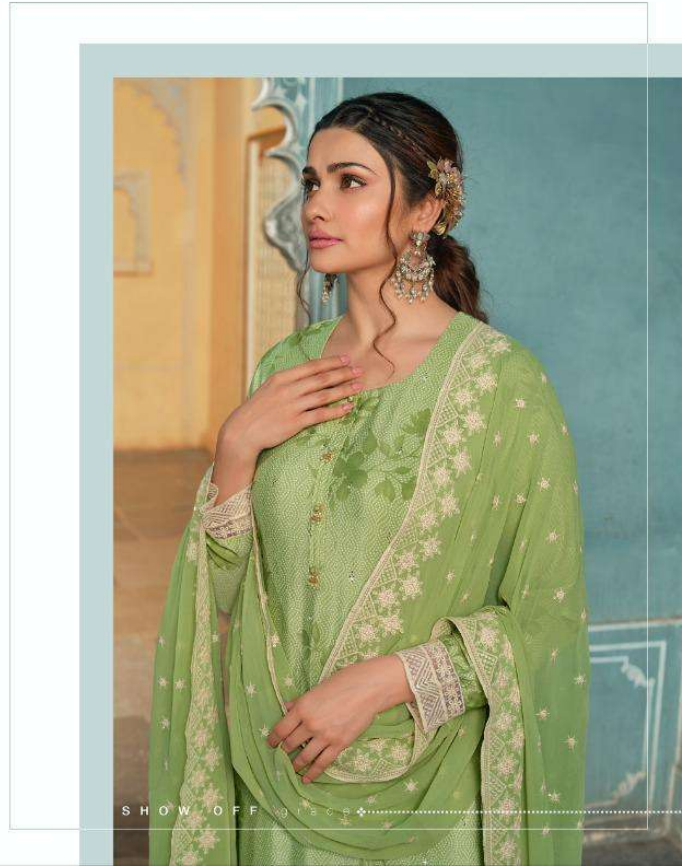

LOOK FOR THE QUALITY

shown previously

VINAY
VINAY FASHION LLP
BANGALORE

WEAR YOUR ATTITUDE

16714

16715

CREATE THE LEGACY

THE PERFECT *style*

16716

SILKINA
ROYAL CREPE 37
(UNSTITCHED · DRESS MATERIALS)

FABRIC DETAILS

TOP
ROYAL CREPE WITH
THREAD & STORE WORK

BOTTOM
ROYAL CREPE

DUPATTA
GEORGETTE WITH THREAD WORK

HSN CODE-54075420

WEAR YOUR smile