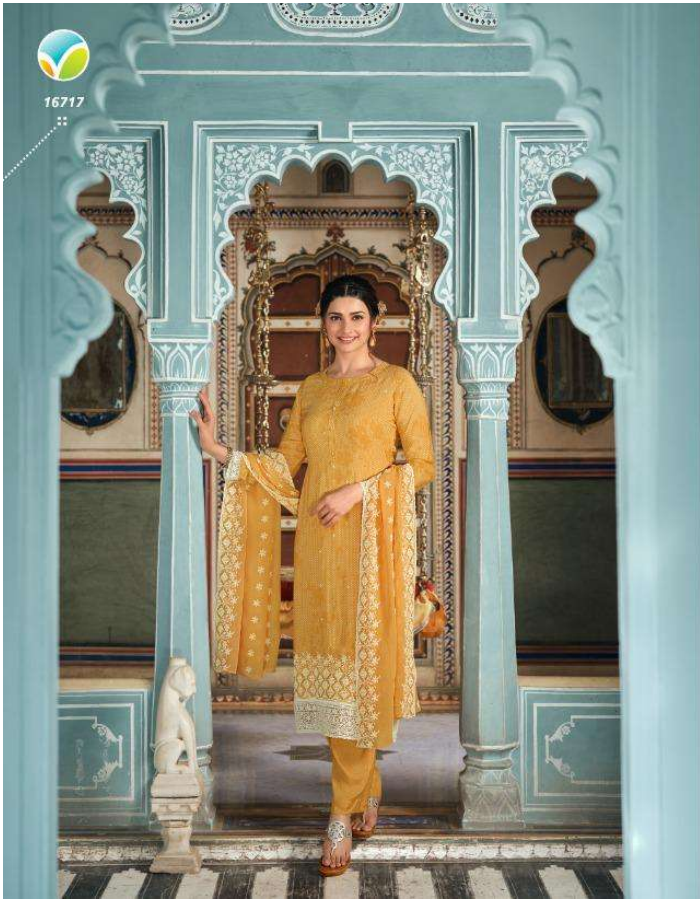

LOOK FOR THE QUALITY

shown previously

VINAY
VINAY FASHION LLP
BANGALORE

WEAR YOUR ATTITUDE

16714

16715

CREATE THE LEGACY

THE PERFECT *style*

16716

SILKINA
ROYAL CREPE 37
(UNSTITCHED · DRESS MATERIALS)

FABRIC DETAILS

TOP
ROYAL CREPE WITH
THREAD & STORE WORK

BOTTOM
ROYAL CREPE

DUPATTA
GEORGETTE WITH THREAD WORK

HSN CODE-54075420

WEAR YOUR smile