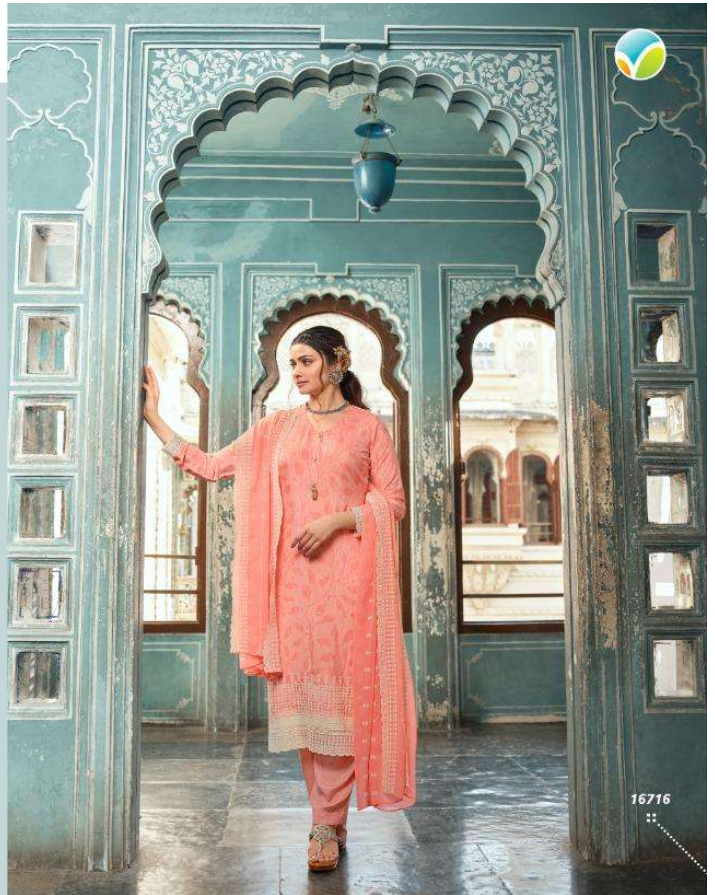

LOOK FOR THE QUALITY

shown previously

VINAY
VINAY FASHION LLP
BANGALORE

WEAR YOUR ATTITUDE

16714

16715

CREATE THE LEGACY

THE PERFECT *style*

16716

SILKINA
ROYAL CREPE 37
(UNSTITCHED · DRESS MATERIALS)

FABRIC DETAILS

TOP
ROYAL CREPE WITH
THREAD & STORE WORK

BOTTOM
ROYAL CREPE

DUPATTA
GEORGETTE WITH THREAD WORK

HSN CODE-54075420

WEAR YOUR smile