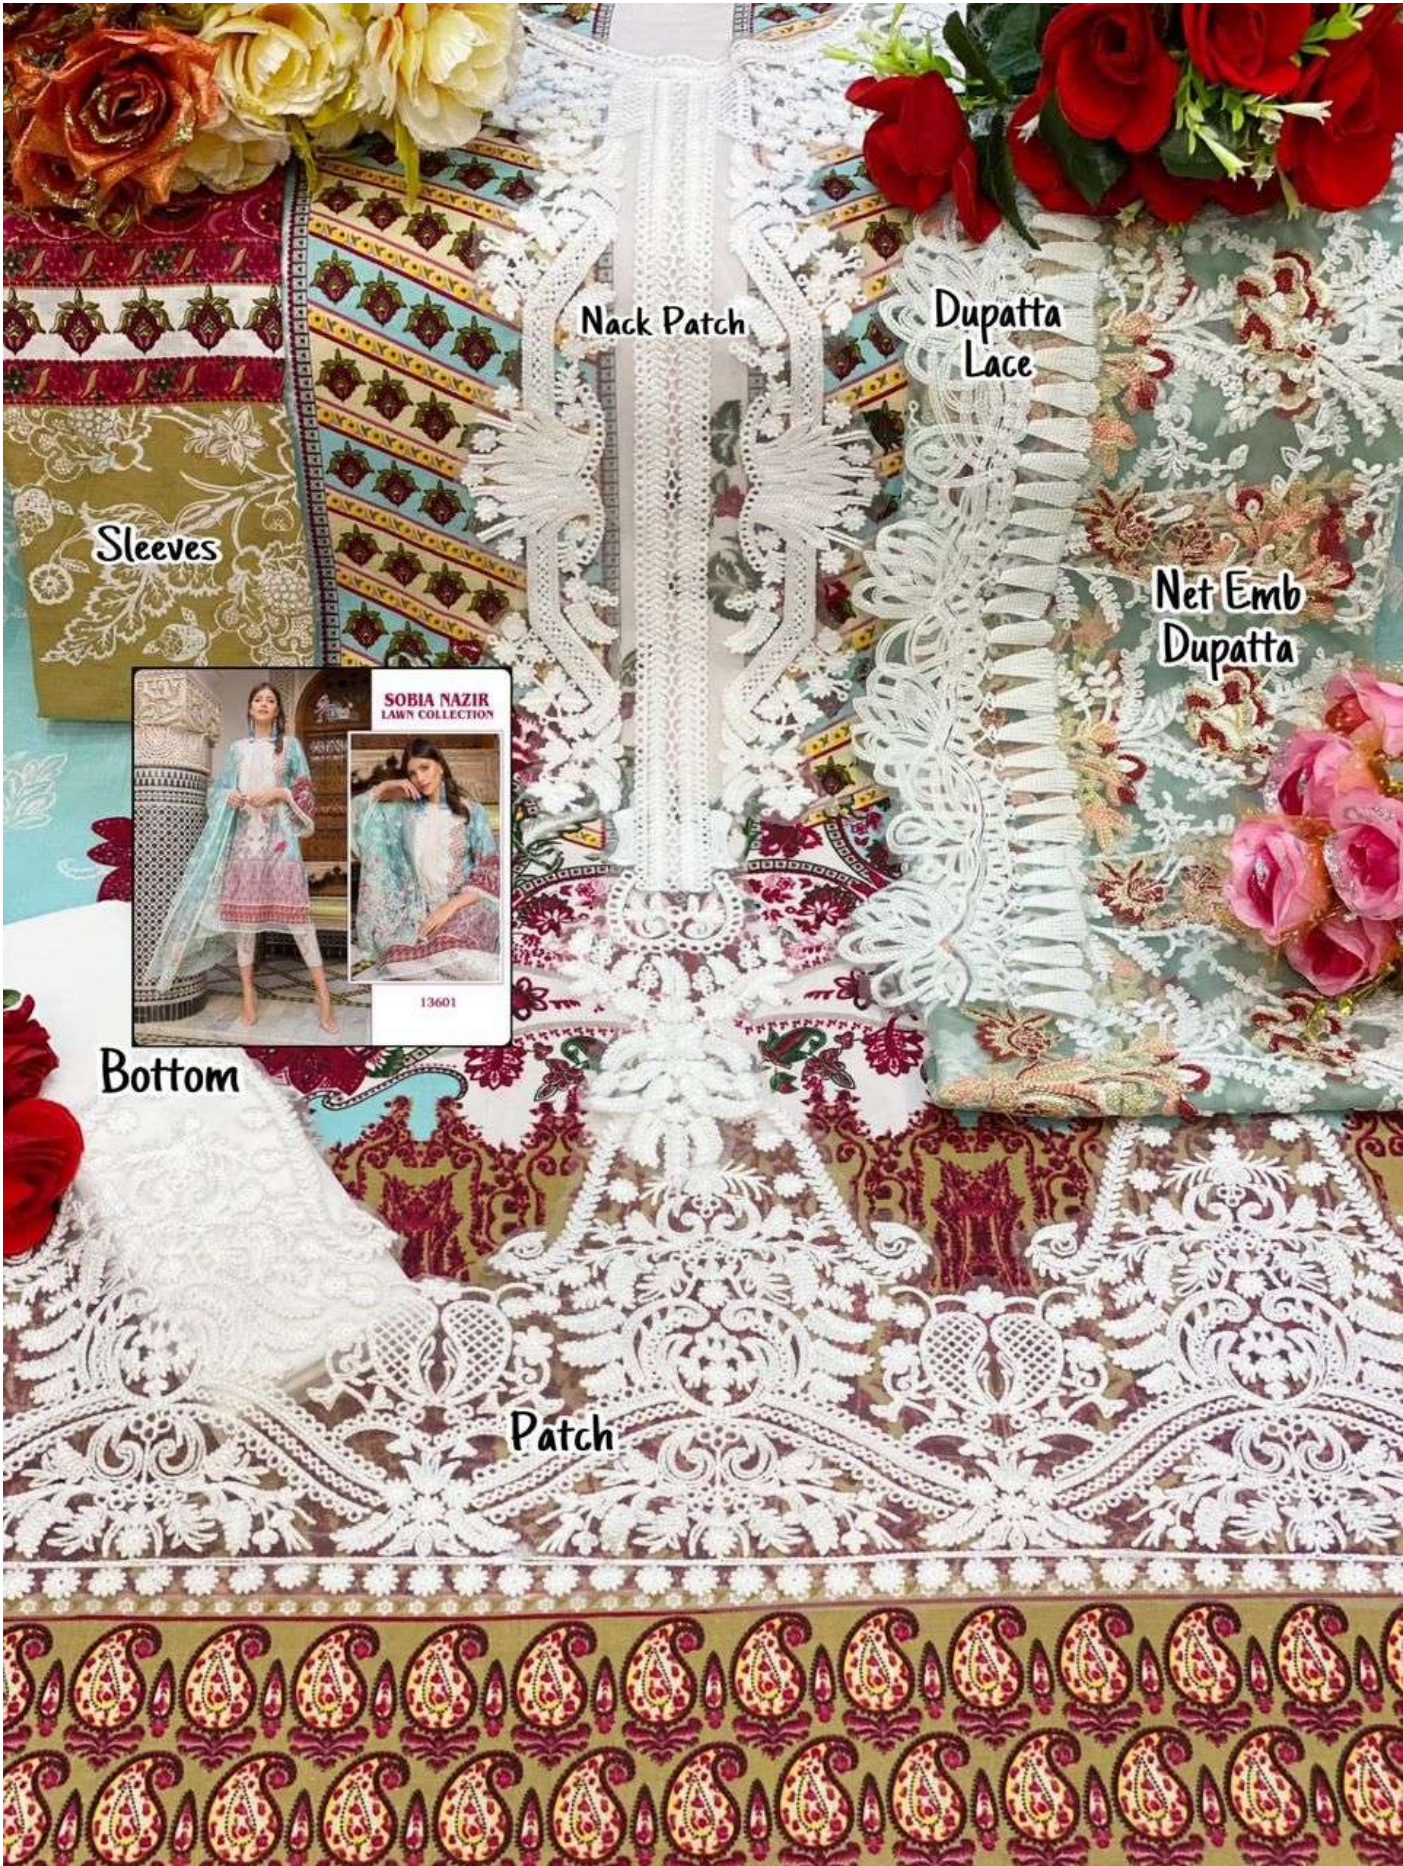

SOBIA NAZIR LAWN COLLECTION

13601

Sleeves

Nack Patch

Dupatta
Lace

Net Emb
Dupatta

Bottom

Patch